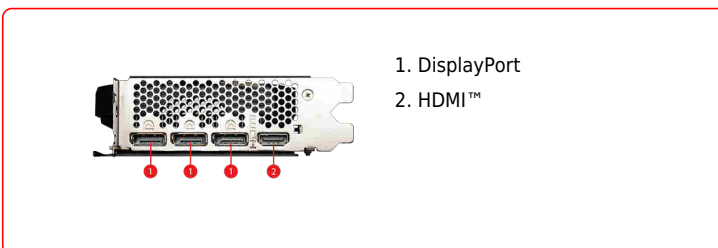

CONNECTIONS

1. DisplayPort
2. HDMI™