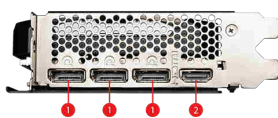

SPECIFICATIONS

Model Name	GeForce RTX™ 4060 Ti VENTUS 3X 16G OC
Graphics Processing Unit	NVIDIA® GeForce RTX™ 4060 Ti
Interface	PCI Express® Gen 4 x16 (uses x8)
Core Clocks	Extreme Performance: 2625 MHz (MSI Center) Boost: 2610 MHz
CUDA® CORES	4352 Units
Memory Speed	18 Gbps
Memory	16GB GDDR6
Memory Bus	128-bit
Output	DisplayPort x 3 (v1.4a) HDMI™ x 1 (Supports 4K@120Hz HDR and 8K@60Hz HDR and Variable Refresh Rate (VRR) as specified in HDMI™ 2.1a)
HDCP Support	Y
Power consumption	165 W
Power connectors	8-pin x 1
Recommended PSU	550 W
Card Dimension (mm)	308 x 120 x 42 mm
Weight (Card / Package)	757 g / 1109 g
DirectX Version Support	12 Ultimate
OpenGL Version Support	4.6
Maximum Displays	4
G-SYNC® technology	Y
Digital Maximum Resolution	7680 x 4320

CONNECTIONS

1. DisplayPort
2. HDMI™

FEATURES

Triple Fan

Three fans and a huge heatsink ensure a cool and quiet experience for you.

TORX FAN 4.0

A masterpiece of teamwork, fan blades work in pairs to create unprecedented levels of focused air pressure.

Copper Baseplate

A solid nickel-plated copper baseplate transfers heat from the GPU to all heat pipes for better cooling.

Core Pipe

Precision-machined heat pipes ensure max contact to the GPU and spread heat along the full length of the heatsink.

Airflow Control

Don't sweat it, Airflow Control guides the air to exactly where it needs to be for maximum cooling.

Metal Backplate

Thermal pads under the sturdy metal backplate provide additional cooling while the flow-through ventilation reduces trapped heat.