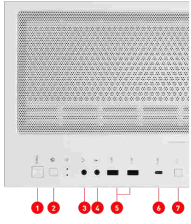

SPECIFICATIONS

Product Name	MPG VELOX 100R WHITE
Case Form Factor	Mid-Tower
Motherboard Form Factor Support	ATX / Micro-ATX / Mini-ITX
I/O Ports	2 x USB 3.2 Gen 1 Type A (5Gbps) 1 x USB 3.2 Gen 2x2 Type C (20Gbps) 1 x Audio-out 1 x Mic-in 1 x LED Switch Button
Drive Mount Support	2 x 2.5" 2 x 3.5"
Expansion Slots	7
Maximum GPU Length	380 mm / 15 inches
Maximum CPU Cooler Height	175 mm / 6.9 inches
Power Supply Support	ATX
Maximum PSU Length	220 mm / 8.66 inches (without 3.5" HDD tray installed)
Fan Size Support	Front: 3 x 120 mm / 3 x 140 mm Top: 3 x 120 mm / 2 x 140 mm Rear: 1 x 120 mm Side: 2 x 120 mm
Pre-installed Fan Size	Front: 3 x 120 mm Rear: 1 x 120 mm
Pre-installed Fan Type	Front: 3 x ARGB Fan Rear: 1 x ARGB Fan
Radiator Size Support	Front: 120 / 140 / 240 / 280 / 360 mm Top: 120 / 140 / 240 / 280 / 360 mm Rear: 120 mm Side: 120 / 240 mm
Dimensions (DxWxH)	474 x 231 x 490 mm / 18.7 x 9.1 x 19.3 inches
Net Weight	8.64 kg / 19.05 lbs
Gross Weight	10.31 kg / 22.73 lbs

Vertical GPU Mount Support

Can support vertical mounting of graphics card depending on the users' preference.

Side Air Vent

Has side air vent that can provide additional airflow for heat dissipation.

1 to 6 ARGB LED Control board

Bundle with 1 to 6 ARGB LED control board that gives you more ways to decorate your gaming rig.

Tempered glass

Door-like tempered glass side panel with a thickness of 4mm are at your disposal with this gaming desktop.

1. Power Button
2. Rest Button
3. Audio-out
4. Mic-in
5. 2x USB 3.2 Gen 1 Type-A
6. 1x USB 3.2 Gen 2x2 Type-C
7. LED Switch Button