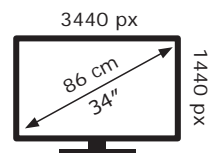

LG Electronics

34WR50QC

31 kWh/1000h

ABCDEF**G**

47 kWh/1000h

2019/2013