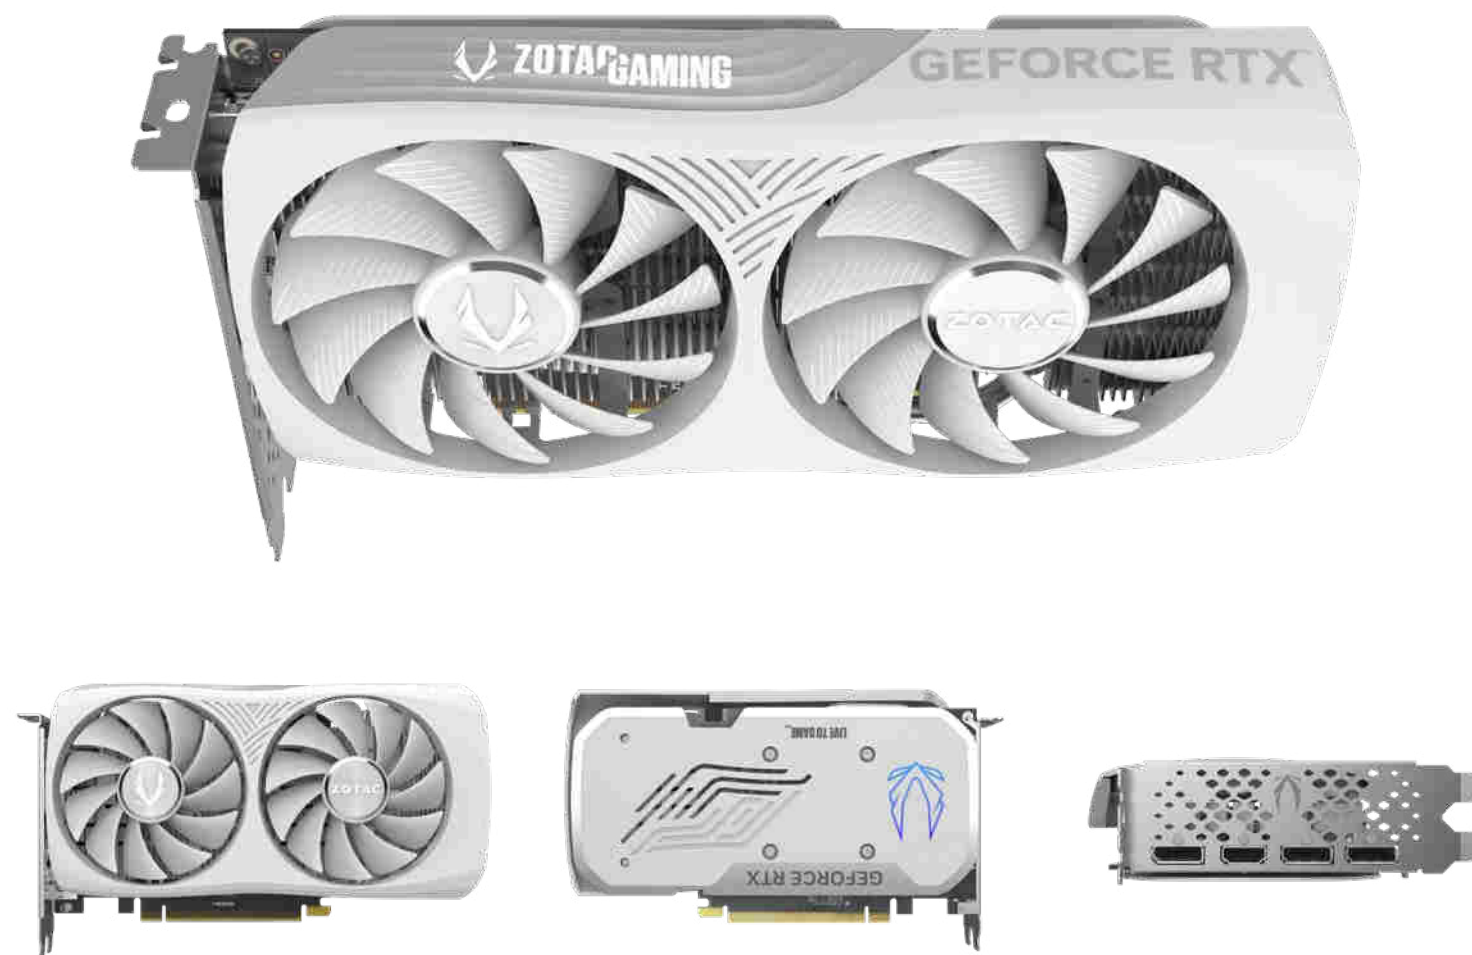

GEFORCE RTX 4060 8GB TWIN EDGE OC White Edition

SKU: ZT-D40600Q-10M | EAN: 4895173627187 | UPC: 810012084024

The ZOTAC GAMING GeForce RTX 4060 8GB Twin Edge OC White Edition is a compact and capable graphics card, featuring the NVIDIA Ada Lovelace architecture and an aerodynamic-inspired design. With a reduced 2 slot size, it's an excellent choice for those who want to build a SFF gaming PC capable of smooth framerate and 1080p performance in the latest title releases.

TWIN EDGE

OC
EDITION

GEFORCE
RTX

HDMI
HIGH-DEFINITION MULTIMEDIA INTERFACE

WHITE
EDITION

KEY FEATURES

- NVIDIA Ada Lovelace streaming multiprocessors:
Up to 2x performance and power efficiency
- 4th generation tensor cores:
Up to 4X performance with DLSS 3 vs. brute-force rendering
- 3rd generation RT cores:
Up to 2X ray tracing performance
- NVIDIA DLSS 3
- Game Ready and NVIDIA Studio Drivers
- NVIDIA® GeForce Experience™
- NVIDIA Broadcast, NVIDIA G-SYNC®
- NVIDIA GPU Boost™
- 8GB GDDR6 graphics memory
- FREEZE fan stop
- Metal backplate
- ZOTAC GAMING FireStorm Utility