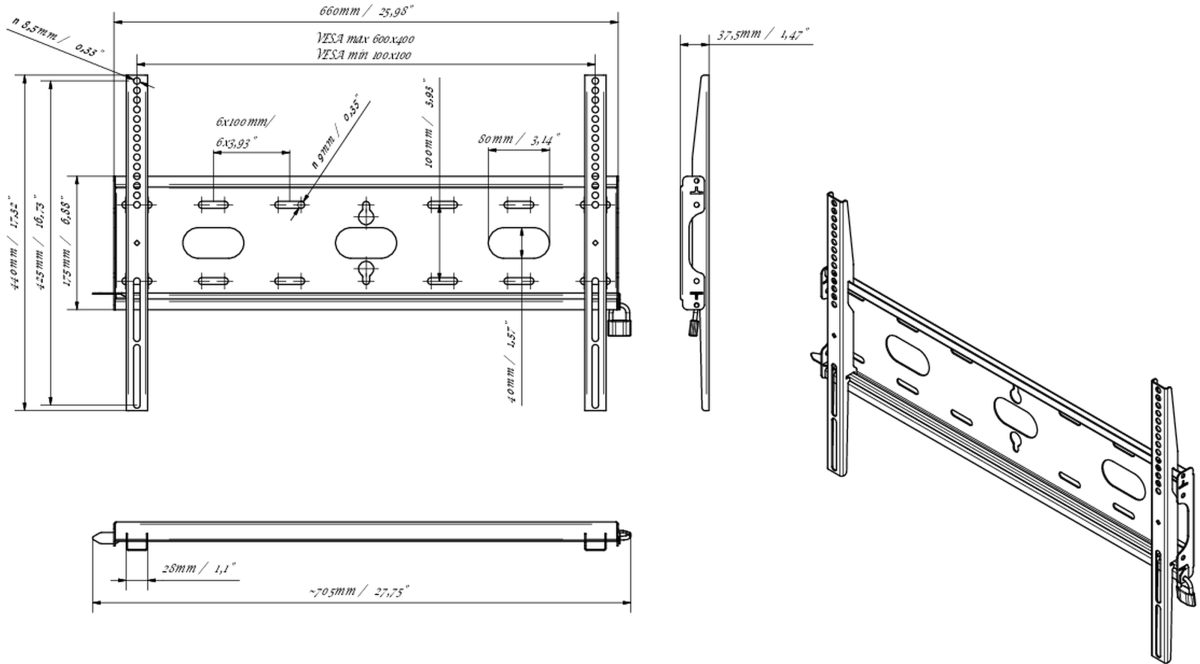

MD-WM6040

All trademarks and registered trademarks acknowledged. E & O E. Specification subject to change without notice. All LCD's comply with ISO-9241-307:2008 in connection with pixel defects.

© IYAMA CORPORATION. ALL RIGHTS RESERVED