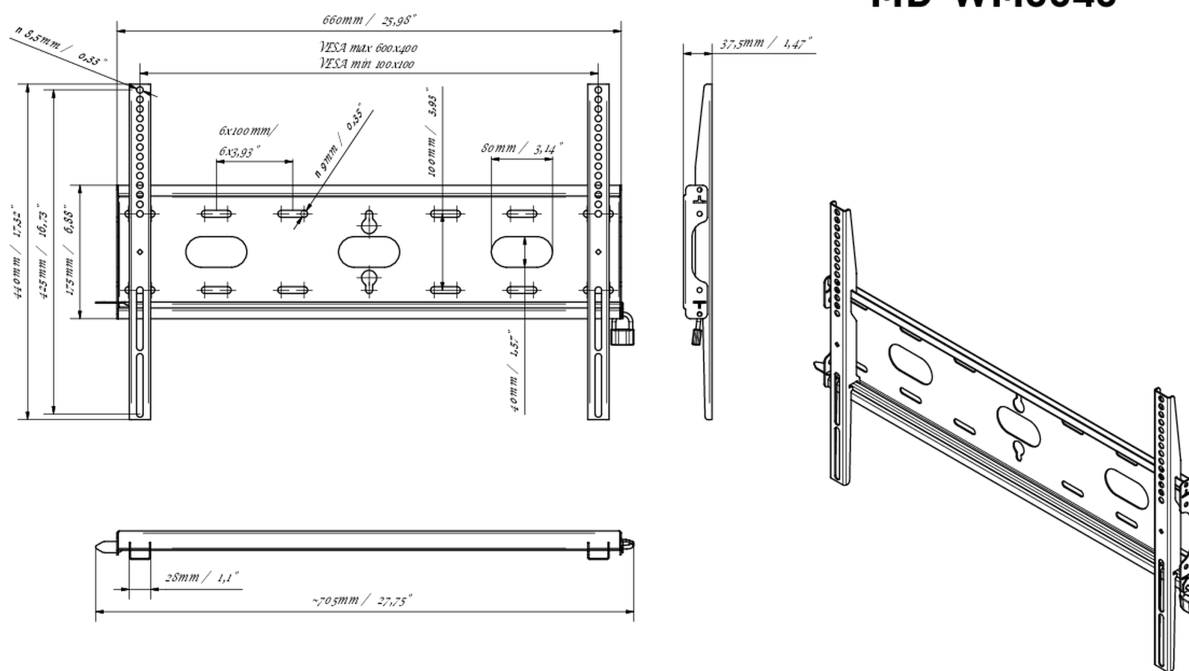

Universal wall mount, up to VESA 600x400mm, max. 125kg

With the easy and quick fixation system, this wall mount guarantees safe usage in environments like schools and other public utility buildings.

01 DEVICE

Type Wall Mount

02 TECHNICAL SPECIFICATION

Max weight capacity	125kg / monitor
VESA minimum	100 x 100mm
VESA maximum	600 x 400mm

MD-WM6040

03 DIMENSIONS / WEIGHT

Product dimensions W x H x D	660 x 440 x 37.5mm
Box dimensions W x H x D	690 x 220 x 40mm
Weight (without box)	2.3kg
Weight (with box)	3kg
EAN code	5902841107106