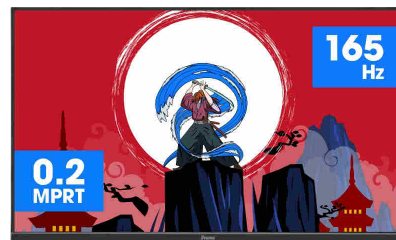

**Immerse yourself in the game with the curved GCB3280QSU Red Eagle with 165Hz refresh rate**

The 1500R curved VA panel with 165Hz refresh rate, 0.2ms MPRT and the 2560x1440 resolution gives you an immersive viewing experience and guarantees superb image quality. The height adjustable stand ensures you can easily adjust the screen position and easily customizable screen settings using the predefined and custom gaming modes along with the Black Tuner function gives you control over the dark scenes to make sure details are always clearly visible.

**CURVED DESIGN 1500R**

The 1500R curvature of the screen guarantees a realistic and comfortable viewing experience allowing you to really immerse yourself in the game.

**165Hz & 0.2ms MPRT**

With 165Hz refresh rate and 0.2ms MPRT response time the force is with you! Make split second decisions and be sure the image on the screen is always sharp and smooth.

## 01 DISPLAY CHARACTERISTICS

Diagonal	31.5", 80cm
Panel	VA LED, matte finish
Curved	1500R
Native resolution	2560 x 1440 @165Hz (3.7 megapixel WQHD, DisplayPort)
Aspect ratio	16:9
Panel brightness	350 cd/m <sup>2</sup>
Static contrast	3000:1
Advanced contrast	80M:1
Response time (MPRT)	0.2ms
Viewing zone	horizontal/vertical: 178°/178°, right/left: 89°/89°, up/down: 89°/89°
Colour support	16.7mln
Horizontal Sync	30 - 245kHz
Viewable area W x H	697.3 x 392.3mm, 27.5 x 15.4"
Pixel pitch	0.272mm
Colour	matte, black