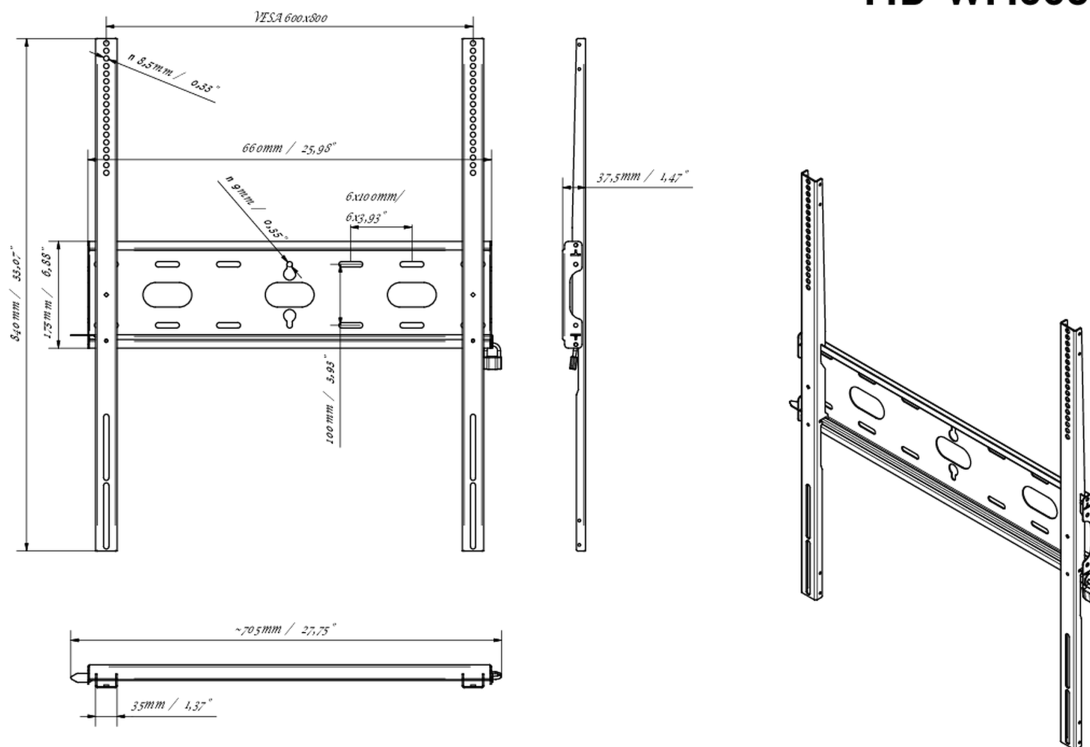

Universal wall mount, up to VESA 600x800mm, max. 125kg

With the easy and quick fixation system, this wall mount guarantees safe usage in environments like schools and other public utility buildings.

01 DEVICE

Type Wall Mount

02 TECHNICAL SPECIFICATION

Max weight capacity	125kg / monitor
VESA minimum	400 x 400mm
VESA maximum	600 x 800mm

MD-WM6080

03 DIMENSIONS / WEIGHT

Product dimensions W x H x D 660 x 840 x 37.5mm

Box dimensions W x H x D 930 x 220 x 40mm

Weight (without box) 3.4kg

Weight (with box) 4.1kg

EAN code 5902841107069

MD-WM6080

All trademarks and registered trademarks acknowledged. E & O E. Specification subject to change without notice. All LCD's comply with ISO-9241-307:2008 in connection with pixel defects.