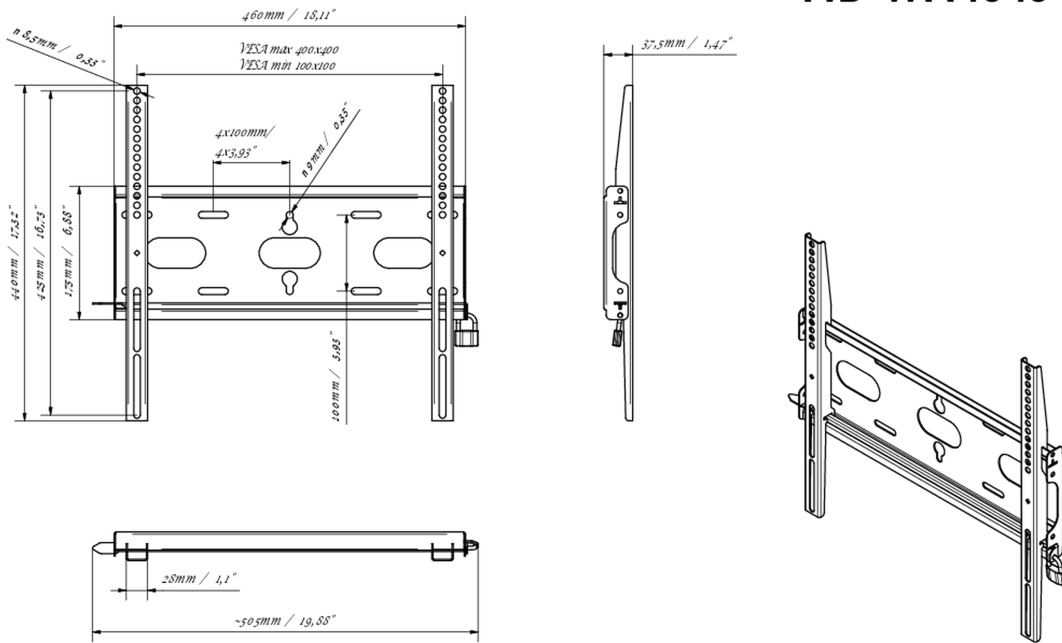

**Universal wall mount, up to VESA 400x400mm, max. 125kg**

With the easy and quick fixation system, this wall mount guarantees safe usage in environments like schools and other public utility buildings.

**01 DEVICE**

Type Wall Mount

**02 TECHNICAL SPECIFICATION**

Max weight capacity	125kg / monitor
VESA minimum	100 x 100mm
VESA maximum	400 x 400mm

## 03 DIMENSIONS / WEIGHT

Product dimensions W x H x D 460 x 440 x 37.5mm

Box dimensions W x H x D 205 x 505 x 38mm

Weight (without box) 1.8kg

Weight (with box) 2.5kg

EAN code 5902841107281