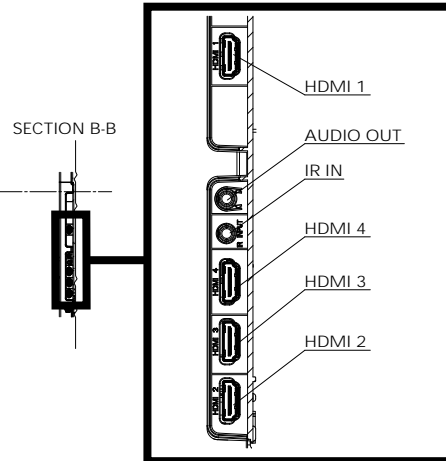

INCLUDED ACCESSORIES

- Remote Control - Batteries (AA Size) x 2
- AC cord x 2 (EU/UK (approx. 2 m (78.7")))
- IR sensor x 1 (cable length approx. 1480 mm (4.85 ft))
- IR Sensor Holder x 1 (Screw x 3)
- RS232C cable x1 (Approx. 1 m (3.28 ft)) - Clamper x 3

Note

- An auto detected signal format may be differently displayed from the actual input signal.
- [i] shown after the number of dots of resolution means the interlace signal.

● Drawing of terminals

View from back

Magnified figure of terminal b

Magnified figure of terminal a

Sectional view of terminal a
(MICRO SD / SERIAL IN / LAN / USB TYPE-C /
USB TYPE-A / USB TYPE-A)

Terminal a
55CQE2W Terminal (Bottom)

Units : mm (inches)

	MICRO SD	SERIAL	LAN	USB TYPE-C	USB TYPE-A
A	5.1 (0.2)	7.7 (0.3)	9.3 (0.36)	4.8 (0.18)	7.3 (0.28)
B	-	0.7 (0.02)	5.1 (0.2)	-	-
C	27.0 (1.06)				

Sectional view of terminal b
(HDMI 1 / AUDIO OUT / IR IN / HDMI 4 / HDMI 3 / HDMI 2)