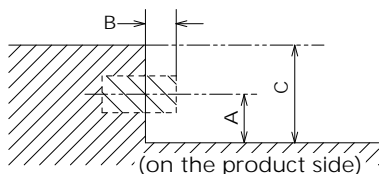

Magnified figure of terminal b

Magnified figure of terminal a

Sectional view of terminal a
(MICRO SD / SERIAL IN / LAN / USB TYPE-C /
USB TYPE-A / USB TYPE-A)

Terminal a
55CQE2W Terminal (Bottom)

Units : mm (inches)

	MICRO SD	SERIAL	LAN	USB TYPE-C	USB TYPE-A
A	5.1 (0.2)	7.7 (0.3)	9.3 (0.36)	4.8 (0.18)	7.3 (0.28)
B	-	0.7 (0.02)	5.1 (0.2)	-	-
C	27.0 (1.06)				

Sectional view of terminal b
(HDMI 1 / AUDIO OUT / IR IN / HDMI 4 / HDMI 3 / HDMI 2)