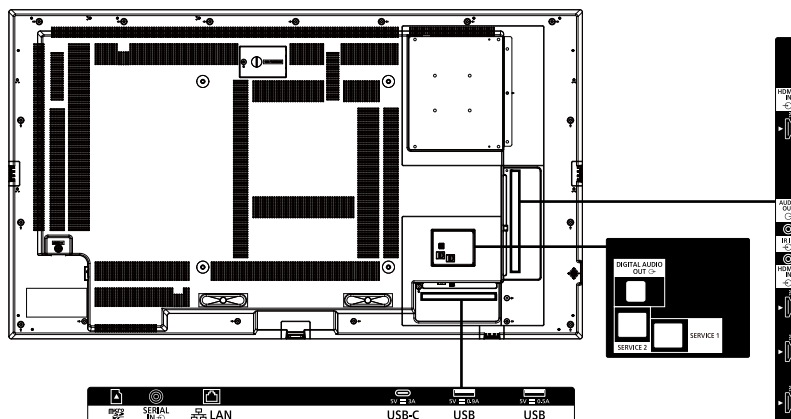

CONNECTION TERMINAL

¹ Specifications and appearance are subject to change without notice.