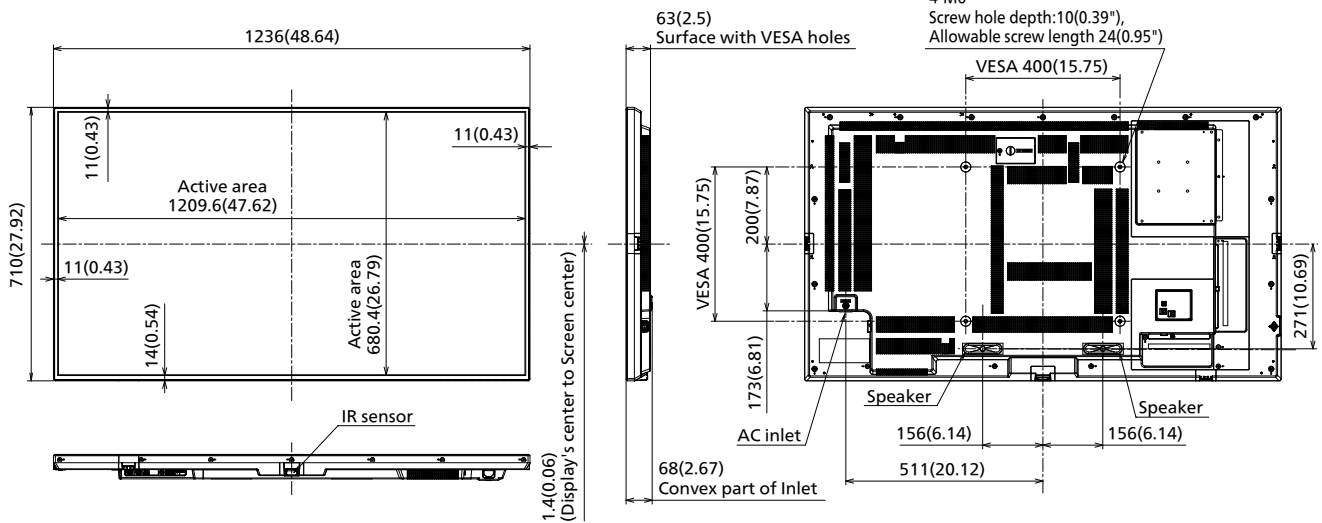

¹ In case of running for a long time, the moving image is recommended to be displayed. If you display a still picture for an extended period, the image retention might remain on the screen. However, image retention can gradually disappear by displaying movie images.

INCLUDED ACCESSORIES

- Remote Control - Batteries (AA Size) x 2
- AC cord x 2 (EU/UK (approx. 2 m (78.7")))
- IR sensor x 1 (cable length approx. 1480 mm (4.85 ft))
- IR Sensor Holder x 1 (Screw x 3)
- RS232C cable x1 (Approx. 1 m (3.28 ft)) - Clamper x 3

STANDARD (CERTIFICATIONS)

SAFETY REGULATIONS	EN62368-1
RADIATION REGULATIONS	EN55032, EN55035, EN61000-3-2, EN61000-3-3

WIRELESS LAN

Compliance standard	IEEE 802.11 a/b/g/n/ac Dual band (Wireless LAN Standard protocol)
Channel	CH 1-13, CH 36-64, CH 100-140
Communication range	Approx. 30 m (Depends on usage environment)

Bluetooth®

Supported version	Bluetooth® 5.1 with BLE
Profile	HID / A2DP

REMOTE CONTROL TRANSMITTER

Power Requirements	DC 3 V (AA Size batteries x 2)
Operating distance¹	Approx. 7 m/23 ft
Weight	Approx. 111 g (3.92 oz) ncluding batteries
Dimensions (W x H x D)	51 x 161 x 27 mm (2.00" x 6.34" x 1.07")

¹ When operated directly in front of the display screen.

OPTIONAL ACCESSORIES

Early warning software	ET-SWA 100 / 105 series

DIMENSIONS

Cautions: This drawing is not a scale
Units : mm (inches)