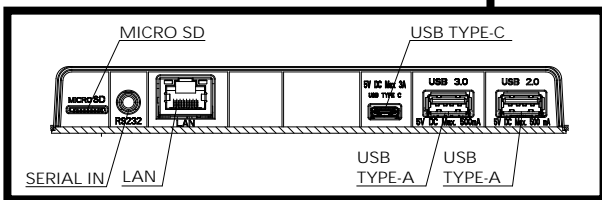

For signals without ○ in the Plug and Play-supported signal column, resolutions may not be selected on the PC side even if this unit supports those signals.

Note

- An auto detected signal format may be differently displayed from the actual input signal.
- [i] shown after the number of dots of resolution means the interlace signal.

● Drawing of terminals

View from back

Magnified figure of terminal b

Magnified figure of terminal a

Sectional view of terminal a
(MICRO SD / SERIAL IN / LAN / USB TYPE-C /
USB TYPE-A / USB TYPE-A)

Terminal a
75SQE2W Terminal (Bottom)

Units : mm (inches)

	MICRO SD	SERIAL	LAN	USB TYPE-C	USB TYPE-A
A	5.1 (0.2)	7.7 (0.3)	9.3 (0.36)	4.8 (0.18)	7.3 (0.28)
B	-	0.7 (0.02)	5.1 (0.2)	-	-
C	26.4 (1.04)				
D	26.4 (1.04)				
E	69.7 (2.74)				

Sectional view of terminal b
(HDMI OUT / HDMI 1 / DisplayPort INPUT /
AUDIO OUT / IR IN / HDMI 4 / HDMI 3 / HDMI 2)