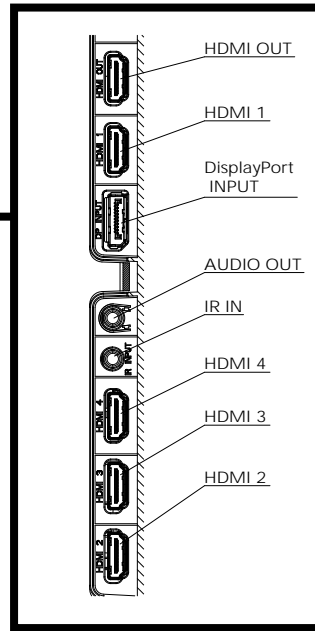

INCLUDED ACCESSORIES

- Remote Control - Batteries (AA Size) x 2
- AC cord x 4 (USA/EU/UK/AUS) (approx. 2 m (78.7"))
- IR sensor x 1 (cable length approx. 1480 mm (4.85 ft))
- IR Sensor Holder x 1 (Screw x 2)
- RS232C cable x1 (Approx. 1 m (3.28 ft)) - Clamper x 3

For signals without ○ in the Plug and Play-supported signal column, resolutions may not be selected on the PC side even if this unit supports those signals.

Note

- An auto detected signal format may be differently displayed from the actual input signal.
- [i] shown after the number of dots of resolution means the interlace signal.

● Drawing of terminals

View from back

Magnified figure of terminal b

Magnified figure of terminal a

Sectional view of terminal a
(MICRO SD / SERIAL IN / LAN / USB TYPE-C /
USB TYPE-A / USB TYPE-A)

Terminal a
75SQE2W Terminal (Bottom)

Units : mm (inches)

	MICRO SD	SERIAL	LAN	USB TYPE-C	USB TYPE-A
A	5.1 (0.2)	7.7 (0.3)	9.3 (0.36)	4.8 (0.18)	7.3 (0.28)
B	-	0.7 (0.02)	5.1 (0.2)	-	-
C	26.4 (1.04)				
D	26.4 (1.04)				
E	69.7 (2.74)				

Sectional view of terminal b
(HDMI OUT / HDMI 1 / DisplayPort INPUT /
AUDIO OUT / IR IN / HDMI 4 / HDMI 3 / HDMI 2)