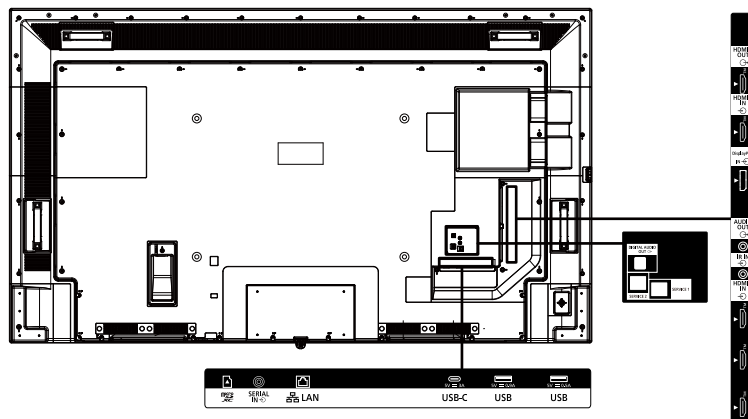

CONNECTION TERMINAL

1 Specifications and appearance are subject to change without notice.