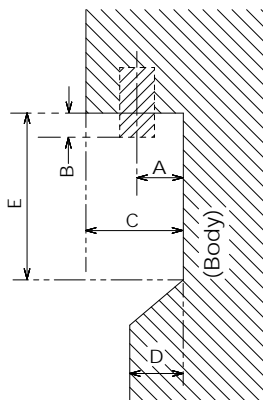

● Drawing of terminals

View from back

Magnified figure of terminal b

Magnified figure of terminal a

Sectional view of terminal a
(MICRO SD / SERIAL IN / LAN / USB TYPE-C /
USB TYPE-A / USB TYPE-A)

Terminal a
75SQE2W Terminal (Bottom)

Units : mm (inches)

	MICRO SD	SERIAL	LAN	USB TYPE-C	USB TYPE-A
A	5.1 (0.2)	7.7 (0.3)	9.3 (0.36)	4.8 (0.18)	7.3 (0.28)
B	-	0.7 (0.02)	5.1 (0.2)	-	-
C	26.4 (1.04)				
D	26.4 (1.04)				
E	69.7 (2.74)				

Sectional view of terminal b
(HDMI OUT / HDMI 1 / DisplayPort INPUT /
AUDIO OUT / IR IN / HDMI 4 / HDMI 3 / HDMI 2)