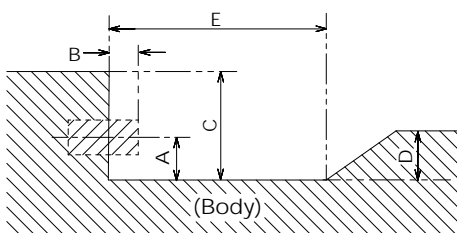

● Drawing of terminals

View from back

Magnified figure of terminal b

Magnified figure of terminal a

Sectional view of terminal a
(MICRO SD / SERIAL IN / LAN / USB TYPE-C /
USB TYPE-A / USB TYPE-A)

Terminal a
75SQE2W Terminal (Bottom)

Units : mm (inches)

	MICRO SD	SERIAL	LAN	USB TYPE-C	USB TYPE-A
A	5.1 (0.2)	7.7 (0.3)	9.3 (0.36)	4.8 (0.18)	7.3 (0.28)
B	-	0.7 (0.02)	5.1 (0.2)	-	-
C	26.4 (1.04)				
D	26.4 (1.04)				
E	69.7 (2.74)				

Sectional view of terminal b
(HDMI OUT / HDMI 1 / DisplayPort INPUT /
AUDIO OUT / IR IN / HDMI 4 / HDMI 3 / HDMI 2)