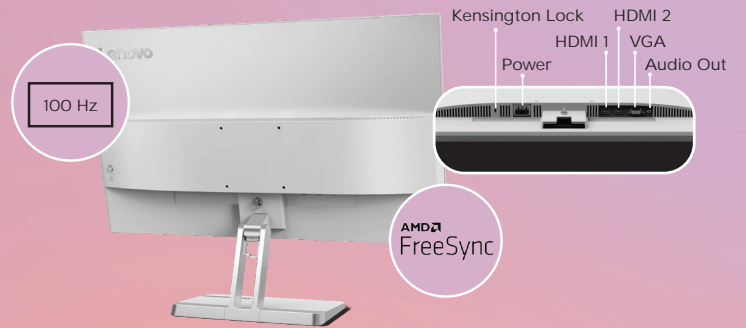

Equipped for work and play

The Lenovo L27e-40 Monitor lets you get color-critical work done in a pinch without worrying about color accuracy woes with its wide, 72% NTSC color space coverage. Enjoy your favorite games without any stutters or lag with AMD FreeSync™¹ support and the fast 100 Hz refresh rate. Connecting your laptop, console or any other device to the monitor is easier than ever using the 2 x HDMI and 1 x VGA input ports.

¹ AMD FreeSync™ technology only can work with AMD Radeon™ series graphics card. | ² This software can only be used with Windows 10 & Windows 11.