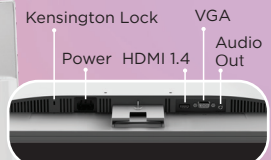

Smarter
technology
for all

Lenovo

Features of Lenovo L24e-40 Monitor

Minimalism at its best

The Lenovo L24e-40 Monitor's sleek and minimal design looks right at home with any modern desk setup. Its 6.9 mm slim head design frees up space on your desk while also adding to the monitor's futuristic aesthetic. The stylish stand design and wave-patterned base give the monitor a contemporary appeal, and its cloud grey color only adds to its sophisticated style. The stand's integrated phone holder and cable management let you clear the clutter for more desk space.