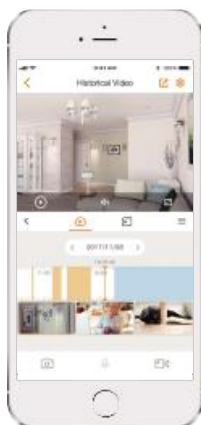

imou

Rex 3D 3MP

3MP H.265 Wi-Fi Pan & Tilt Camera

With 3MP/2K live monitoring and panoramic pan & tilt feature, Rex 3D ensures every corner of your home completely covered. Human/Pet Detection quickly finds human/pet targets in the images and sends a notification to you. With built-in siren, Rex 3D actively keeps unwelcome visitors away from what you care about. Privacy Mode helps protect your personal privacy when you are home, and Smart Tracking function lets the camera follow moving objects when it detects motion.

- | | | |
|--|---|---|
|  H.265 3MP/2K
Sees more than 1080P |  AI Smart Detection
Quickly finds human/pet targets in your home |  Smart Tracking
Automatically tracks moving objects |
|  Privacy Mode
Hides the lens to protect your personal privacy |  Active Deterrence
Scare away unwelcome visitors with built-in siren. Customizable Alarm Ringtone. |  Two-way Talk
Real-time communicates with people at the camera |
|  24/7 Protection
Infrared night vision for clear-as-day clarity even in pitch dark |  Abnormal Sound Alarm
Sends alerts to your smartphone when it detects abnormal sound |  Auto-cruise
Survey the area 360° horizontally or cruise between favorite points |
|  Diversified Storage
Supports NVR, Cloud Storage or Micro SD card (up to 256GB) |  Alarm Notification
Sends instant motion-activated alerts to your mobile phone |  Wi-Fi Connection
IEEE802.11b/g/n(2.4GHz) |

Stay close with what you care

With Cloud service, you will have access to what you care as long as Internet is available. You can record daily or motion videos on Cloud and play back anytime anywhere.

<http://www.imoulife.com>