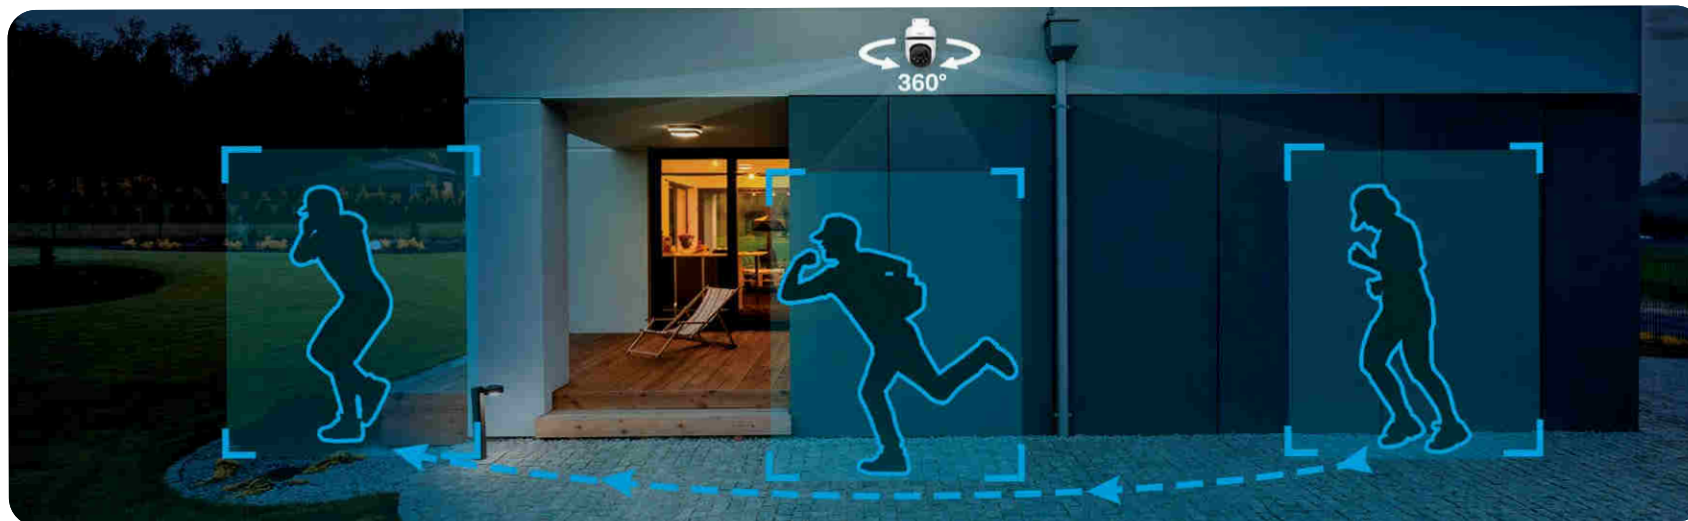

Outdoor Pan/Tilt Security Wi-Fi Camera

Model: Tapo C510W

Smart. Secure. Easy.

 2K Resolution Live View

 360° Visual Coverage

 Smart Person Detection

 Local microSD Storage

// Highlights

2K Resolution, Full-Color Night Vision

Enhances your security by revealing highly-detailed images and vivid colors. Receive full-color live view even in total darkness with built-in spotlights.

360° Visual Coverage and Motion Tracking

Provides panoramic views and enables you to keep an eye on more vital areas. Tapo C510W will also track and follow a subject smartly to keep it within the camera's field of view.

// Highlights

Person Detection and Notification

// Features

IP65 Weatherproof

Helps Tapo C510W perform well even in harsh environments with rain and dust.

Sound and Light Alarm

Triggers built-in/prerecorded sounds and light as an alarm to frighten away unwanted visitors.