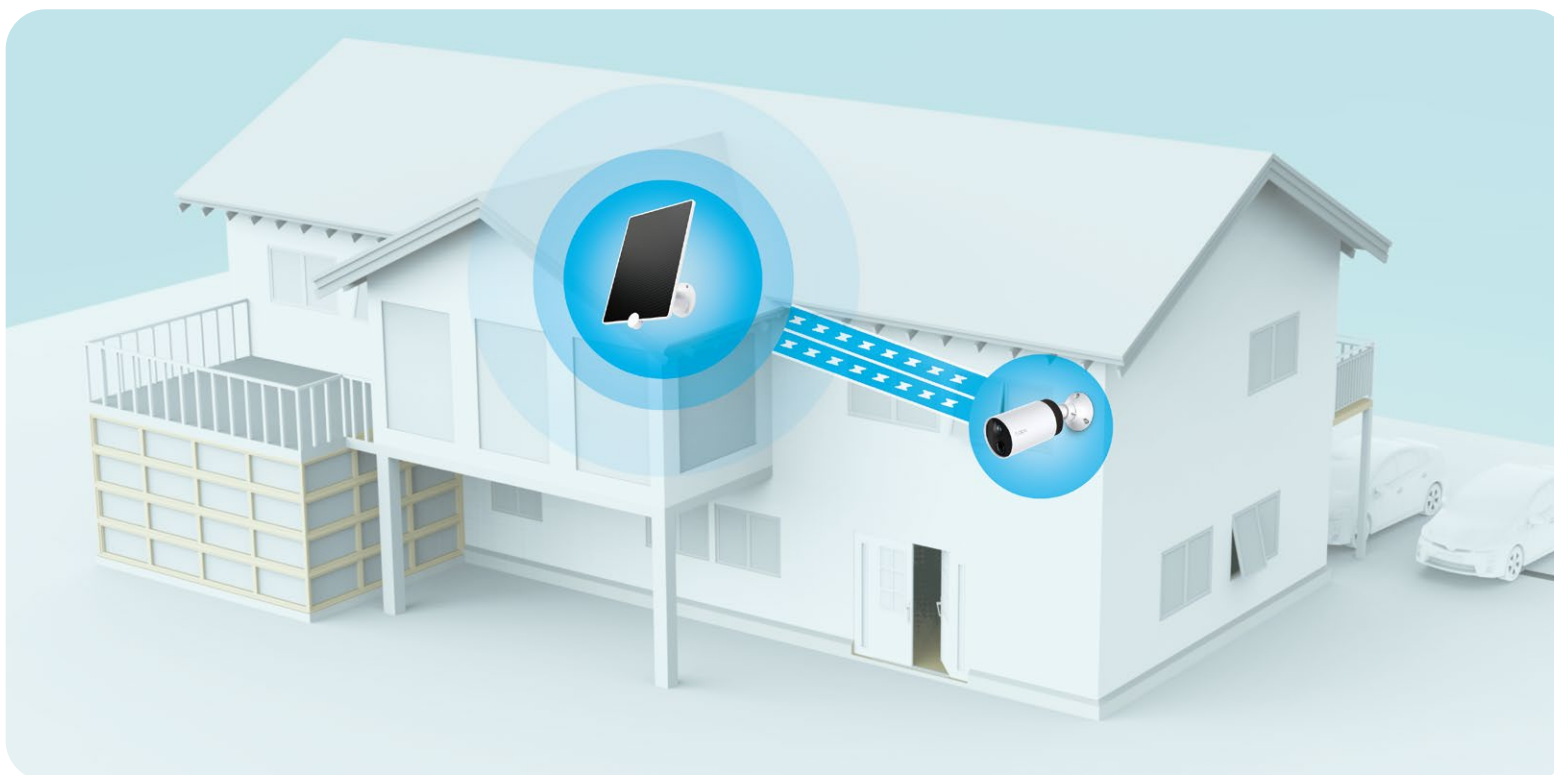

Solar Panel

Tapo A200

Non-Stop Power Supply

Up to 4.5W*
Charging Power

IP65
Weatherproof

4m Charging
Cable

// Highlights

Up to 4.5W Charging Power*

Enjoy a non-stop power supply with a high charging power (up to 4.5W*). Only 30min** of standard sunlight every day can keep your Tapo battery cameras (Tapo C420, Tapo C400, and more†) working around the clock.

// Features

High-Efficiency Solar Cells

Made of premium monocrystalline silicon cells, Tapo A200 captures abundant solar energy and converts it into electric energy efficiently.

IP65 Weatherproof

Offers excellent waterproof and dustproof performance for outdoor scenarios.

4m Charging Cable & 360° Adjustable Bracket

Offers flexible installation with a long charging cable and adjustable bracket for perfect placement to capture sufficient light.

// Specifications

Hardware

- Max. Charging Voltage: 5.2 V
- Max. Charging Power: 4.5 W*
- Output Port: Micro USB
- Charging Cable Length: 4 m
- Weatherproof Rating: IP65
- Weight: 481.7 g
- Dimensions (L x W x H): 174.85 × 17.5 × 237.96 mm (6.88 × 0.69 × 9.37 in.)