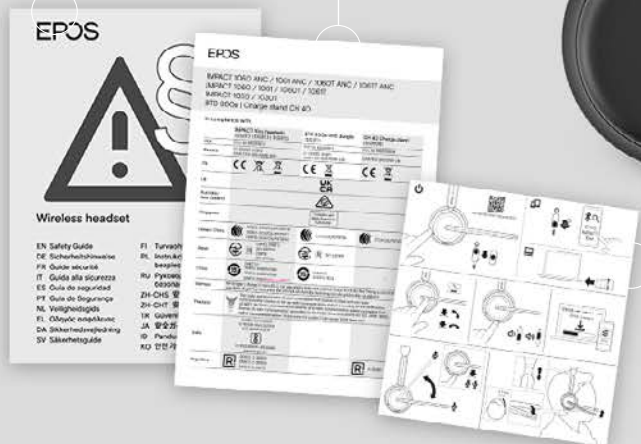

Experience true convenience

Wireless charging stand and smart features make using the headset truly intuitive and hassle-free.

What's in the Box

Soft Carry Pouch

BTD 800a Dongle

Safety Guide

Compliance Sheet