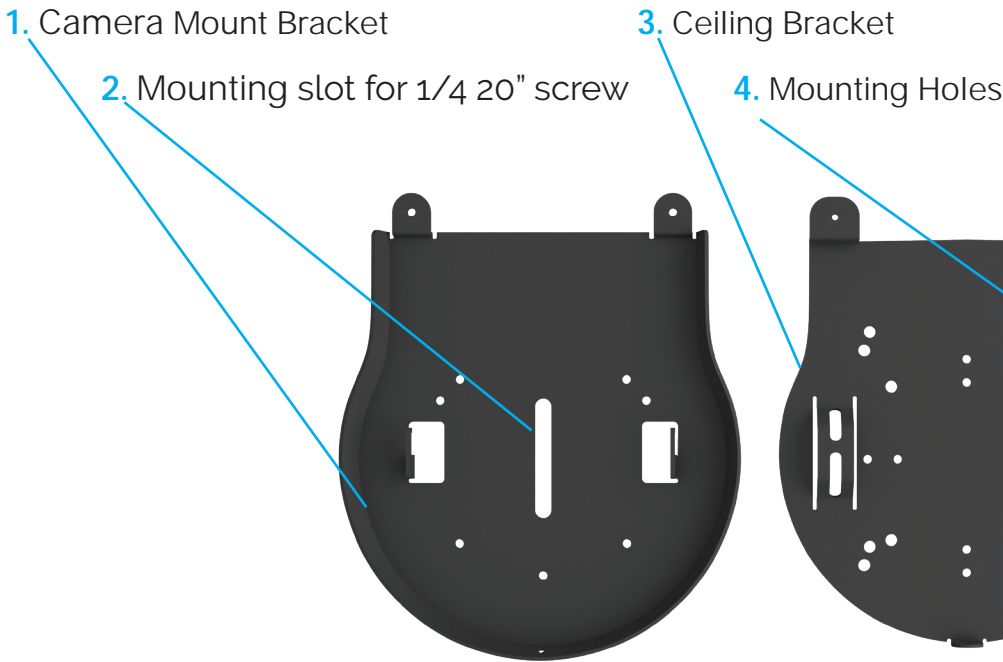

Key Features:

- Mounts directly to ceiling with supplied hardware.
- Available in Black or White powder coat finish.

Compatibility:

- All PTZOptics cameras
Designed specifically for
Move 4K 30X & Link 4K 30X
- All HuddleCamHD cameras
(**Excluded:** SimplTrack 2 & 3)
- Most PTZ cameras with a 1/4-20 mounting insert.

What's in the Box:

- Ceiling Mount (1 qty)
- 1/4-20 mounting screw (1 qty)
- 1/4" washer (2 qty)
- M3 x 6mm safety screws (3 qty)
- #10-16x 1-1/4" metal screws (4 qty) qty)
- #10 - 12 x 1" conical plastic anchors (4 qty)
- #6-32 x 1" U.S. box mounting screws (2 qty)
- #8-32 x 1" U.S. box mounting screws (2 qty)
- M3.5 x 25mm European box mounting screws (2 qty)

Physical Specifications

SKU	PT-CM-3-BK / PT-CM-3-WH
Dimensions	7.73" L x 6.64" W x 0.53" H 196.46mm L x 168.674m W x 13.48mm H
Weight	1.5 lbs .68 kg

Wall Mounts

[HCM-1-BK](#)
[HCM-1-WH](#)

A small universal camera mount designed to accommodate most PTZ cameras. Incompatible models: PTZOptics 30X 4K & 30X Link 4K.

Large Surface Ceiling Mount for Move 4K 30X & Link 4K 30X, mounts directly to ceiling or box with supplied hardware.

Pole Mounts

[HCM-1C-WH](#)

Small Open Base Ceiling Mount, mounts to 1" NPT Pipe. Incompatible models: PTZOptics 30X 4K & 30X Link 4K.