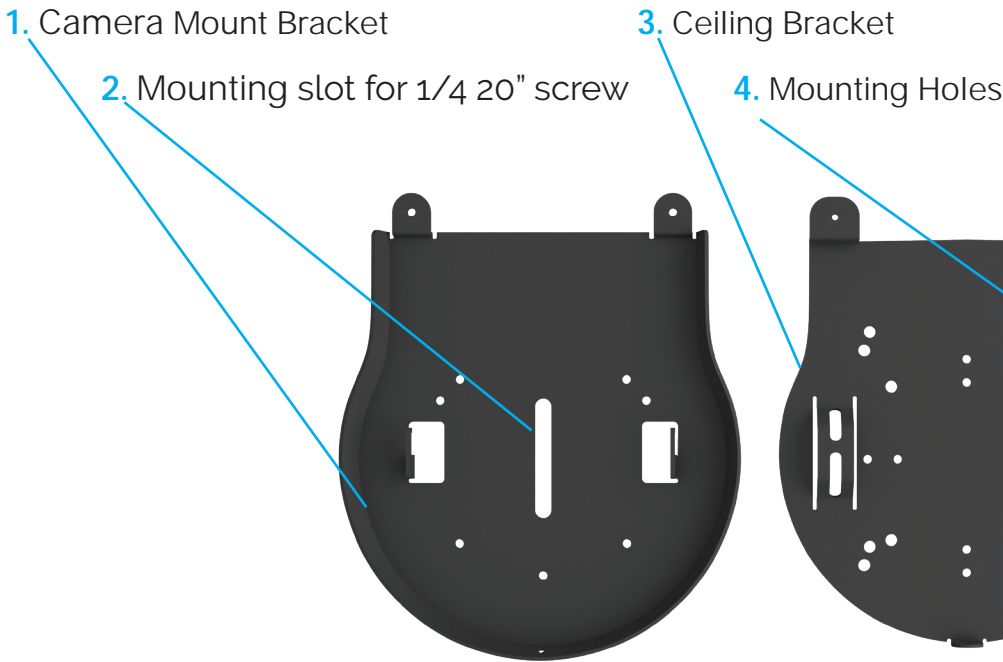

## Key Features:

- Mounts directly to ceiling with supplied hardware.
- Available in Black or White powder coat finish.

## Compatibility:

- All PTZOptics cameras  
Designed specifically for  
Move 4K 30X & Link 4K 30X
- All HuddleCamHD cameras  
(**Excluded:** SimplTrack 2 & 3)
- Most PTZ cameras with a 1/4-20 mounting insert.

## What's in the Box:

- Ceiling Mount (1 qty)
- 1/4-20 mounting screw (1 qty)
- 1/4" washer (2 qty)
- M3 x 6mm safety screws (3 qty)
- #10-16x 1-1/4" metal screws (4 qty) qty)
- #10 - 12 x 1" conical plastic anchors (4 qty)
- #6-32 x 1" U.S. box mounting screws (2 qty)
- #8-32 x 1" U.S. box mounting screws (2 qty)
- M3.5 x 25mm European box mounting screws (2 qty)