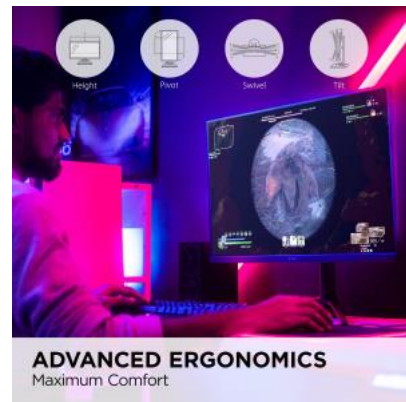

VX2728J - 27" OMNI 1080P 165HZ 1MS ERGONOMIC GAMING MONITOR WITH AMD FREESYNC PREMIUM

Key Features

- 27 Inch Full HD (1920x1080p) IPS gaming monitor with thin bezels
- 165Hz refresh rate and 0.5ms (MPRT) response time for ultimate gaming experience
- AMD FreeSync Premium technology enables fluid and tear-free gameplay
- Advanced ergonomics (tilt, swivel, rotate and height) for all-day comfort
- HDR10 content support for deep contrast, rich color, and vibrant details
- The VX2728J supports laptops, PCs, Macs and more with HDMI, and DisplayPort inputs

27
DISPLAY

IPS
PANEL

1920 x 1080
RESOLUTION

Product Description

The ViewSonic OMNI™ VX2728J is a 27" Full HD IPS monitor built with the speed and performance that gamers need. Featuring a 165Hz refresh rate and AMD FreeSync™ Premium technology, this monitor virtually eliminates screen tearing and stuttering for fluid game play during fast-paced action scenes. An ultra-fast 0.5ms (MPRT) response time also provides smooth screen performance free from blurring or ghosting. A fully adjustable ergonomic stand and a three-sided borderless design maximizes viewing size and an optimized set-up while minimizing frame distractions. Flexible connectivity options such as DisplayPort and HDMI allow you to connect to your PC and gaming console.