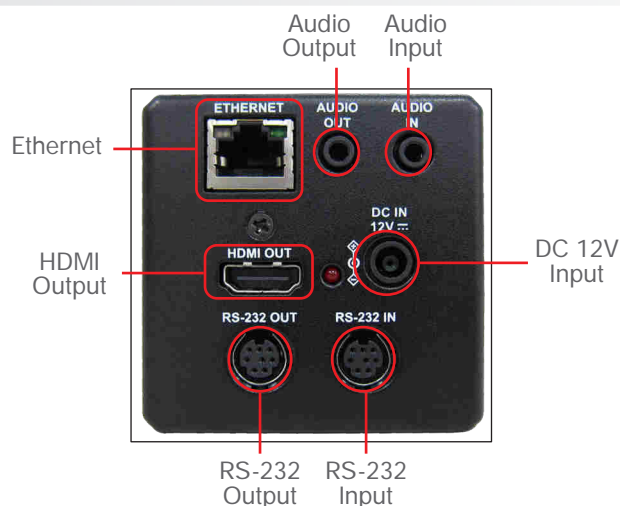

Product Specifications

Camera	
Sensor	1/2.5" 8.57 MP CMOS
Video Format	2160p : 60 / 59.94 / 50 / 30 / 29.97 / 25 1080p : 60 / 59.94 / 50 / 30 / 29.97 / 25 720p : 59.94 / 50 / 29.97 / 25 1080i : 60 / 59.94 / 50
Video Output Interface	HDMI 2.0 / Ethernet
Optical Zoom	30x
Digital Zoom	12x
Horizontal Viewing Angle	68°
Vertical Viewing Angle	38.3°
Diagonal Viewing Angle	78°
Aperture	F1.6 ~ F3.4
Focal Length	4.6mm ~ 135mm
Shutter Speed	1 ~ 1/10,000 sec
Minimum Object Distance	1.5m (Wide / Tele)
Video S/N Ratio	> 50dB
Minimum Illumination	0.1 lux (F1.6, 50IRE, 30fps)
Focus System	Auto / Manual / Smart AF
Gain Control	Auto / Manual
White Balance	Auto / Manual
Exposure Control	Auto / Manual
WDR	Yes
3D NR	Yes
Image Flip	Yes
Tally Light	Yes
Preset Positions	256

Output	
HDMI	2160p59.94
IP Stream	HEVC 2160p 60fps H.264 1080p 60fps H.264 640x360 30fps
IP Compression	HEVC / H.264
Network	
IP Protocol	RTSP / RTMP / RTMPS / MPEG-TS / SRT
PoE	PoE (IEEE802.3af)
Audio	
Input	Line In / MIC In
Output	Ethernet / HDMI
Compression Format	G.711
Camera Control	
Interface	RS-232 / Ethernet
Protocol	VISCA / VISCAIP / PELCO D / ONVIF
General	
DC In	12V +/- 20%
Power Consumption	PoE: 10 W DC In: 9 W
Weight	2.2 lbs (1 kg)
Dimension	6.7" x 2.6" x 2.6" (170 x 67 x 67 mm)

I/O CONNECTIONS