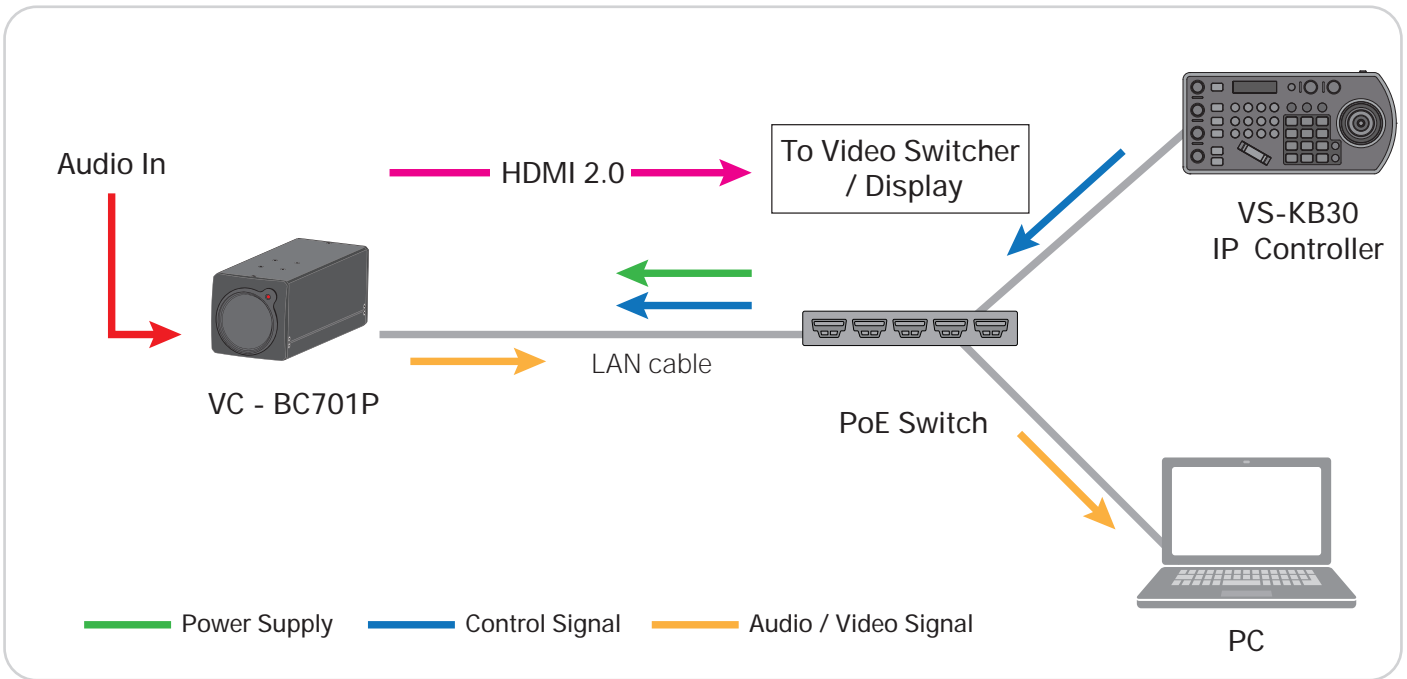

Single Camera Connection