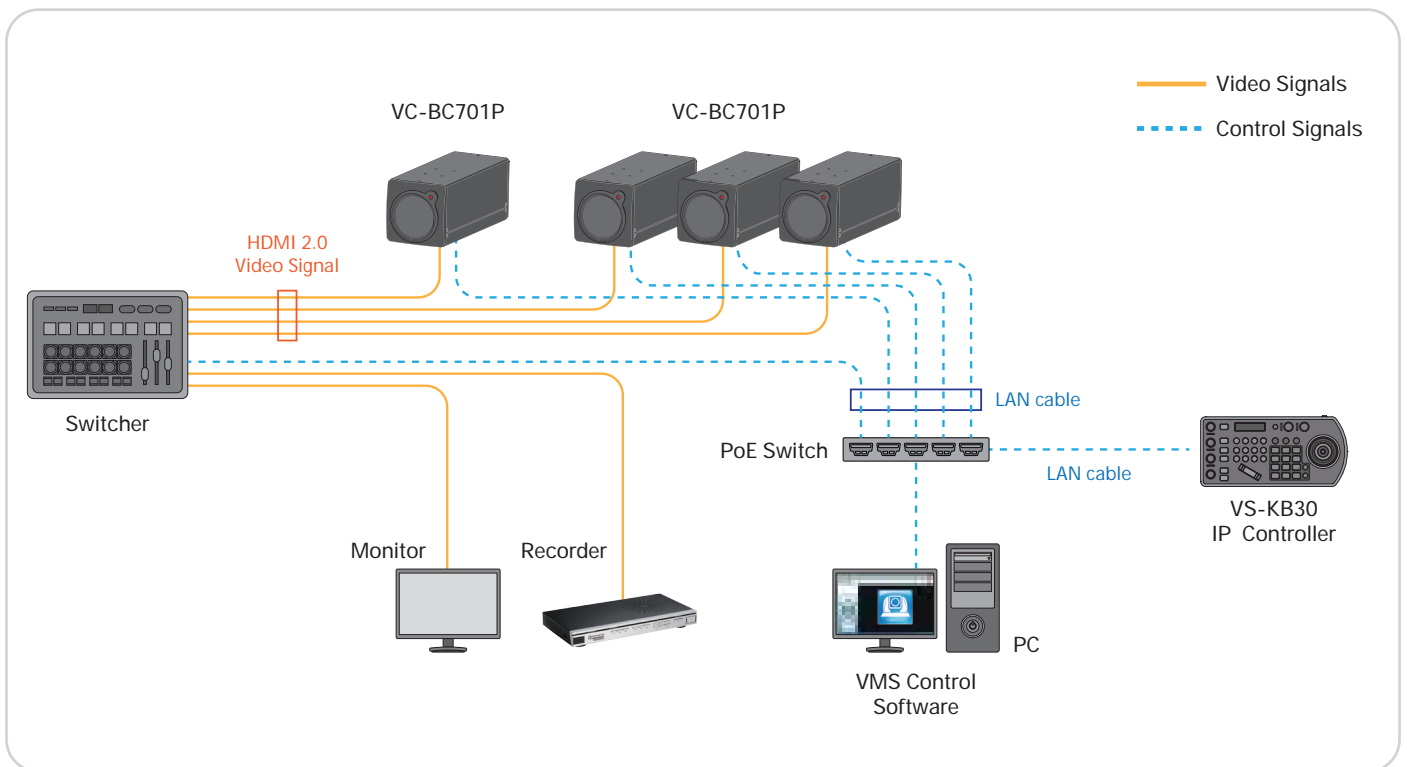

Multi-Camera Connection

Lumens®

Lumens Integration, Inc.
4116 Clipper Court
Fremont, CA, 94538
Phone: +1-866-600-0988
Fax: +1-510-252-1389

Lumens Europe
De Nayerstraat 17 9470
Denderleeuw Belgium
Phone: +32-473-58-38-95
Fax: +32-2-452-76-00

www.MyLumens.com