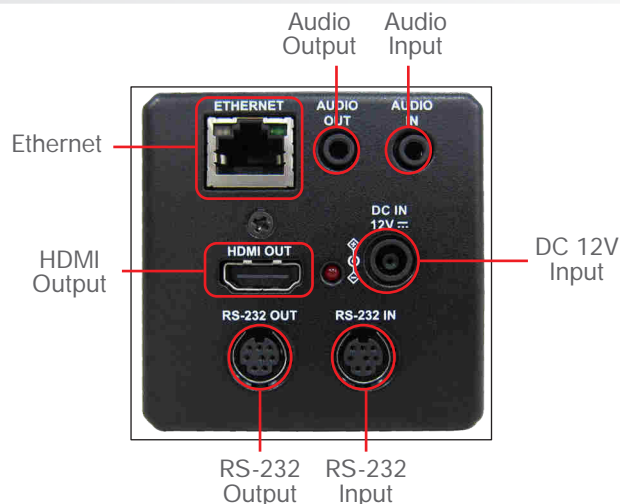

Product Specifications

Camera	
Sensor	1/2.5" 8.57 MP CMOS
Video Format	2160p : 60 / 59.94 / 50 / 30 / 29.97 / 25 1080p : 60 / 59.94 / 50 / 30 / 29.97 / 25 720p : 59.94 / 50 / 29.97 / 25 1080i : 60 / 59.94 / 50
Video Output Interface	HDMI 2.0 / Ethernet
Optical Zoom	30x
Digital Zoom	12x
Horizontal Viewing Angle	68°
Vertical Viewing Angle	38.3°
Diagonal Viewing Angle	78°
Aperture	F1.6 ~ F3.4
Focal Length	4.6mm ~ 135mm
Shutter Speed	1 ~ 1/10,000 sec
Minimum Object Distance	1.5m (Wide / Tele)
Video S/N Ratio	> 50dB
Minimum Illumination	0.1 lux (F1.6, 50IRE, 30fps)
Focus System	Auto / Manual / Smart AF
Gain Control	Auto / Manual
White Balance	Auto / Manual
Exposure Control	Auto / Manual
WDR	Yes
3D NR	Yes
Image Flip	Yes
Tally Light	Yes
Preset Positions	256

Output	
HDMI	2160p59.94
IP Stream	HEVC 2160p 60fps H.264 1080p 60fps H.264 640x360 30fps
IP Compression	HEVC / H.264
Network	
IP Protocol	RTSP / RTMP / RTMPS / MPEG-TS / SRT
PoE	PoE (IEEE802.3af)
Audio	
Input	Line In / MIC In
Output	Ethernet / HDMI
Compression Format	G.711
Camera Control	
Interface	RS-232 / Ethernet
Protocol	VISCA / VISCAIP / PELCO D / ONVIF
General	
DC In	12V +/- 20%
Power Consumption	PoE: 10 W DC In: 9 W
Weight	2.2 lbs (1 kg)
Dimension	6.7" x 2.6" x 2.6" (170 x 67 x 67 mm)

I/O CONNECTIONS