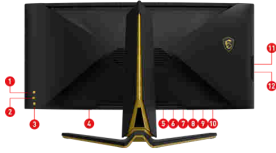

Console Mode	2K Resolution PS5™ Optimization with VRR function FHD @ 120Hz * All trademarks and the registered trademarks are the property of their respective owners.
Frameless Design	Yes
PIP / PBP Function	Yes
VESA Mounting	100 x 100 mm
Weight (NW / GW)	9.3 Kg / 13.9 Kg 6.5 Kg (Without Stand)
Note	DisplayPort: Up to 3440x1440@175Hz (YCbCr 10-bit). Type-C: Up to 3440x1440@175Hz (YCbCr 10-bit) w/ PD 65W HDMI™: Up to 3440x1440@175Hz (RGB 12-bit) *sRGB, DCI-P3, and Adobe RGB follow CIE1976 standard

CONNECTIONS

1. Macro Key
2. 5-Way Joystick Navigator
3. Power Button
4. AC Power Jack
5. 2 x HDMI™ (2.1)
6. DisplayPort (1.4a)
7. USB Type-C (DP alt.)
8. USB 3.2 Gen 1 Type-B
9. 2 x USB 3.2 Gen 1 Type-A
10. Combo Audio Jack
11. 2 x USB 3.2 Gen 1 Type-A
12. Mic & Headphone Jack
- 13.