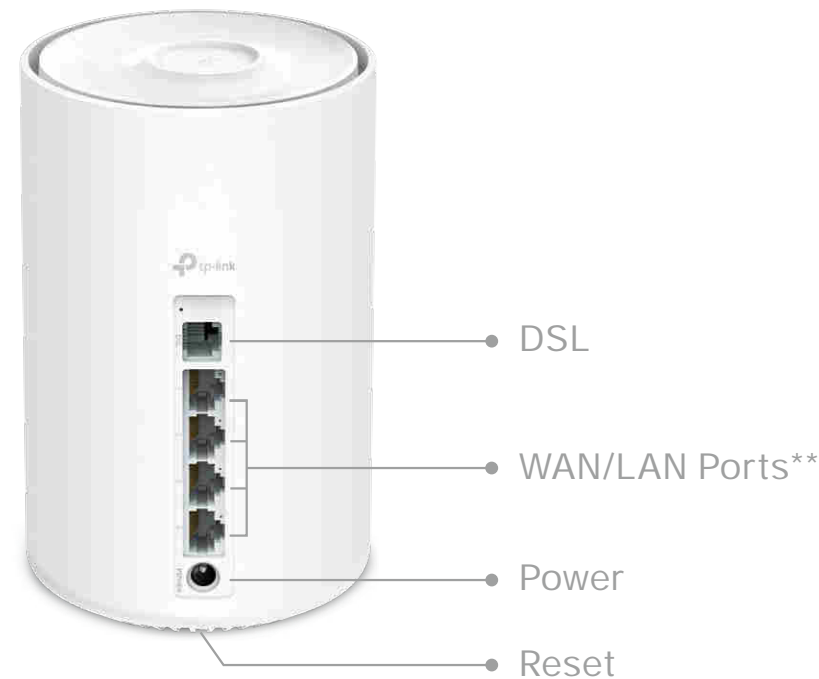

## Three Modes in One

Choose DSL Modem Router, Wireless Router mode or Access Point mode for your network needs

- DSL Modem Router Mode – Provides stable internet access with the features of both DSL modem and router
- Wireless Router Mode – Creates an instant private wireless network
- Access Point Mode – Creates Wi-Fi access for any existing wired network

## Work with All Deco Models

Form a Mesh network with your desired Deco models

- Compatible with All Deco Models – All Deco models can work together. Just expand Mesh Wi-Fi coverage anytime by adding more Decos
- Deco Mesh Technology – Eliminates dead zones and provides uninterrupted WiFi throughout your home

## Hardware

- Ethernet Port: 4 × Gigabit ports per Deco unit (WAN/LAN auto-sensing)
- Button: 1 RESET button above the ports
- DSL Port: 1 RJ11 port
- Antenna: 2 × dual-band antennas
- Power Consumption (with power adapter): : 19.7 W max
- Dimensions (W × D × H): 4.13 × 4.13 × 6.57 in (105 × 105 × 167 mm)
- Compatibility: VDSL2/ADSL2+/ADSL2/ADSL
- Power Adatper Input: 100-240 V~50/60 Hz 0.6 A
- Power Adatper Output: 12 V = 1.5 A