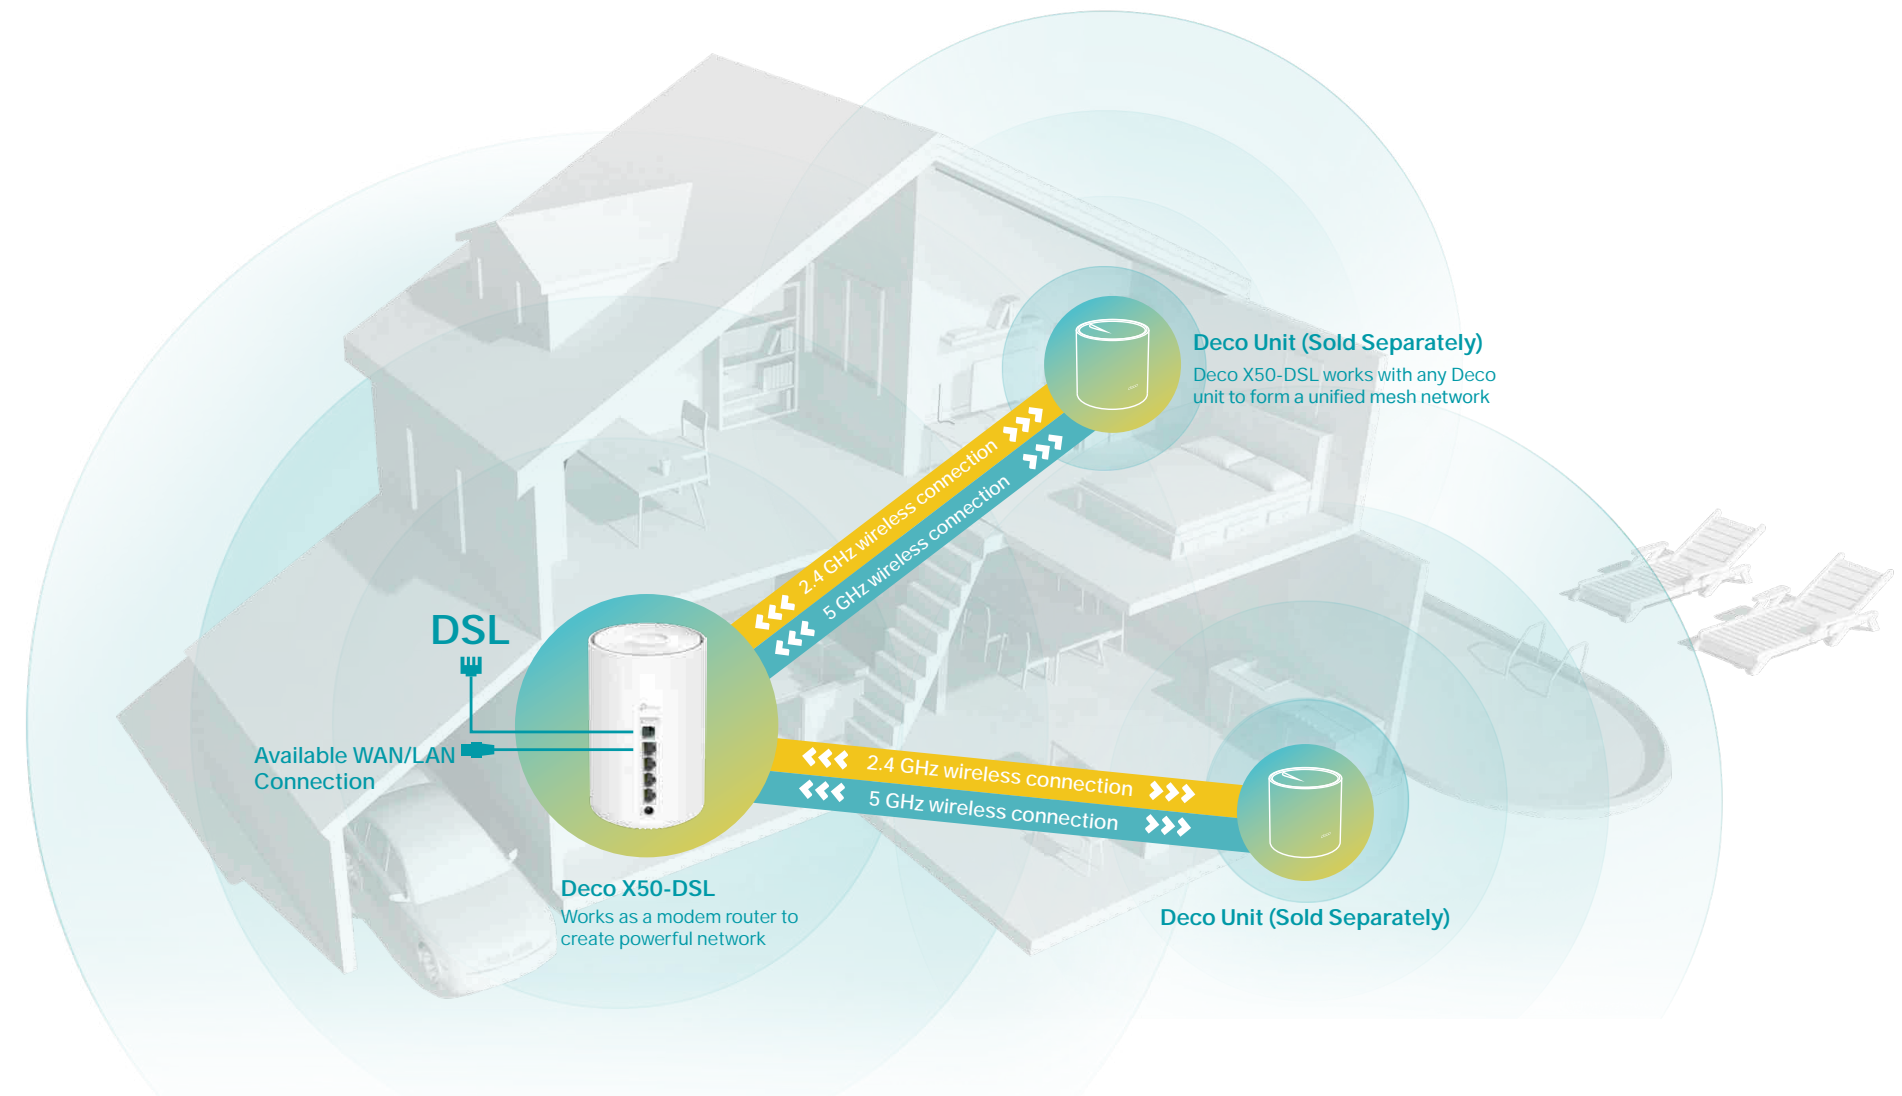

## Wi-Fi Dead-Zone Killer

Eliminate weak signal areas with clearer, stronger whole home Wi-Fi generated by Wi-Fi 6. No more searching around for a stable connection.<sup>^</sup>

## Seamless AI-Driven Mesh

Deco Mesh system forms a unified network with a single network name. With built-in AI-Roaming technology, it creates the ideal Mesh Wi-Fi solution with its advanced algorithms and self-learning. Walk through your home and enjoy seamless streaming at the fastest possible speeds.<sup>‡</sup>