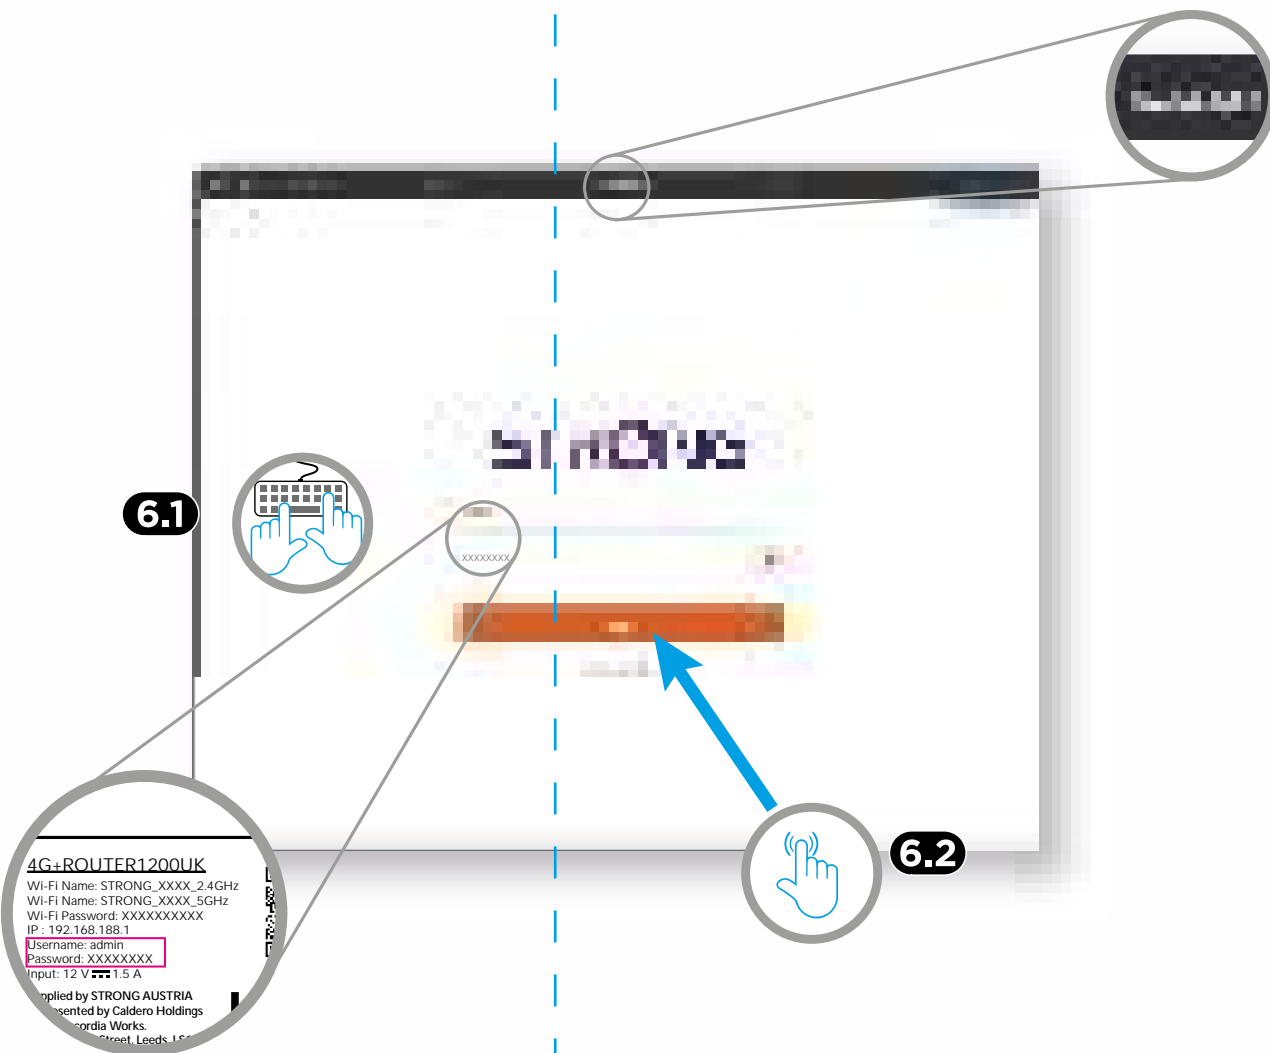

5a

5b

STRONG

4G+ LTE ROUTER

4G+ROUTER1200UK

Mbps
1200
Mbit/s

Installation Instructions

6