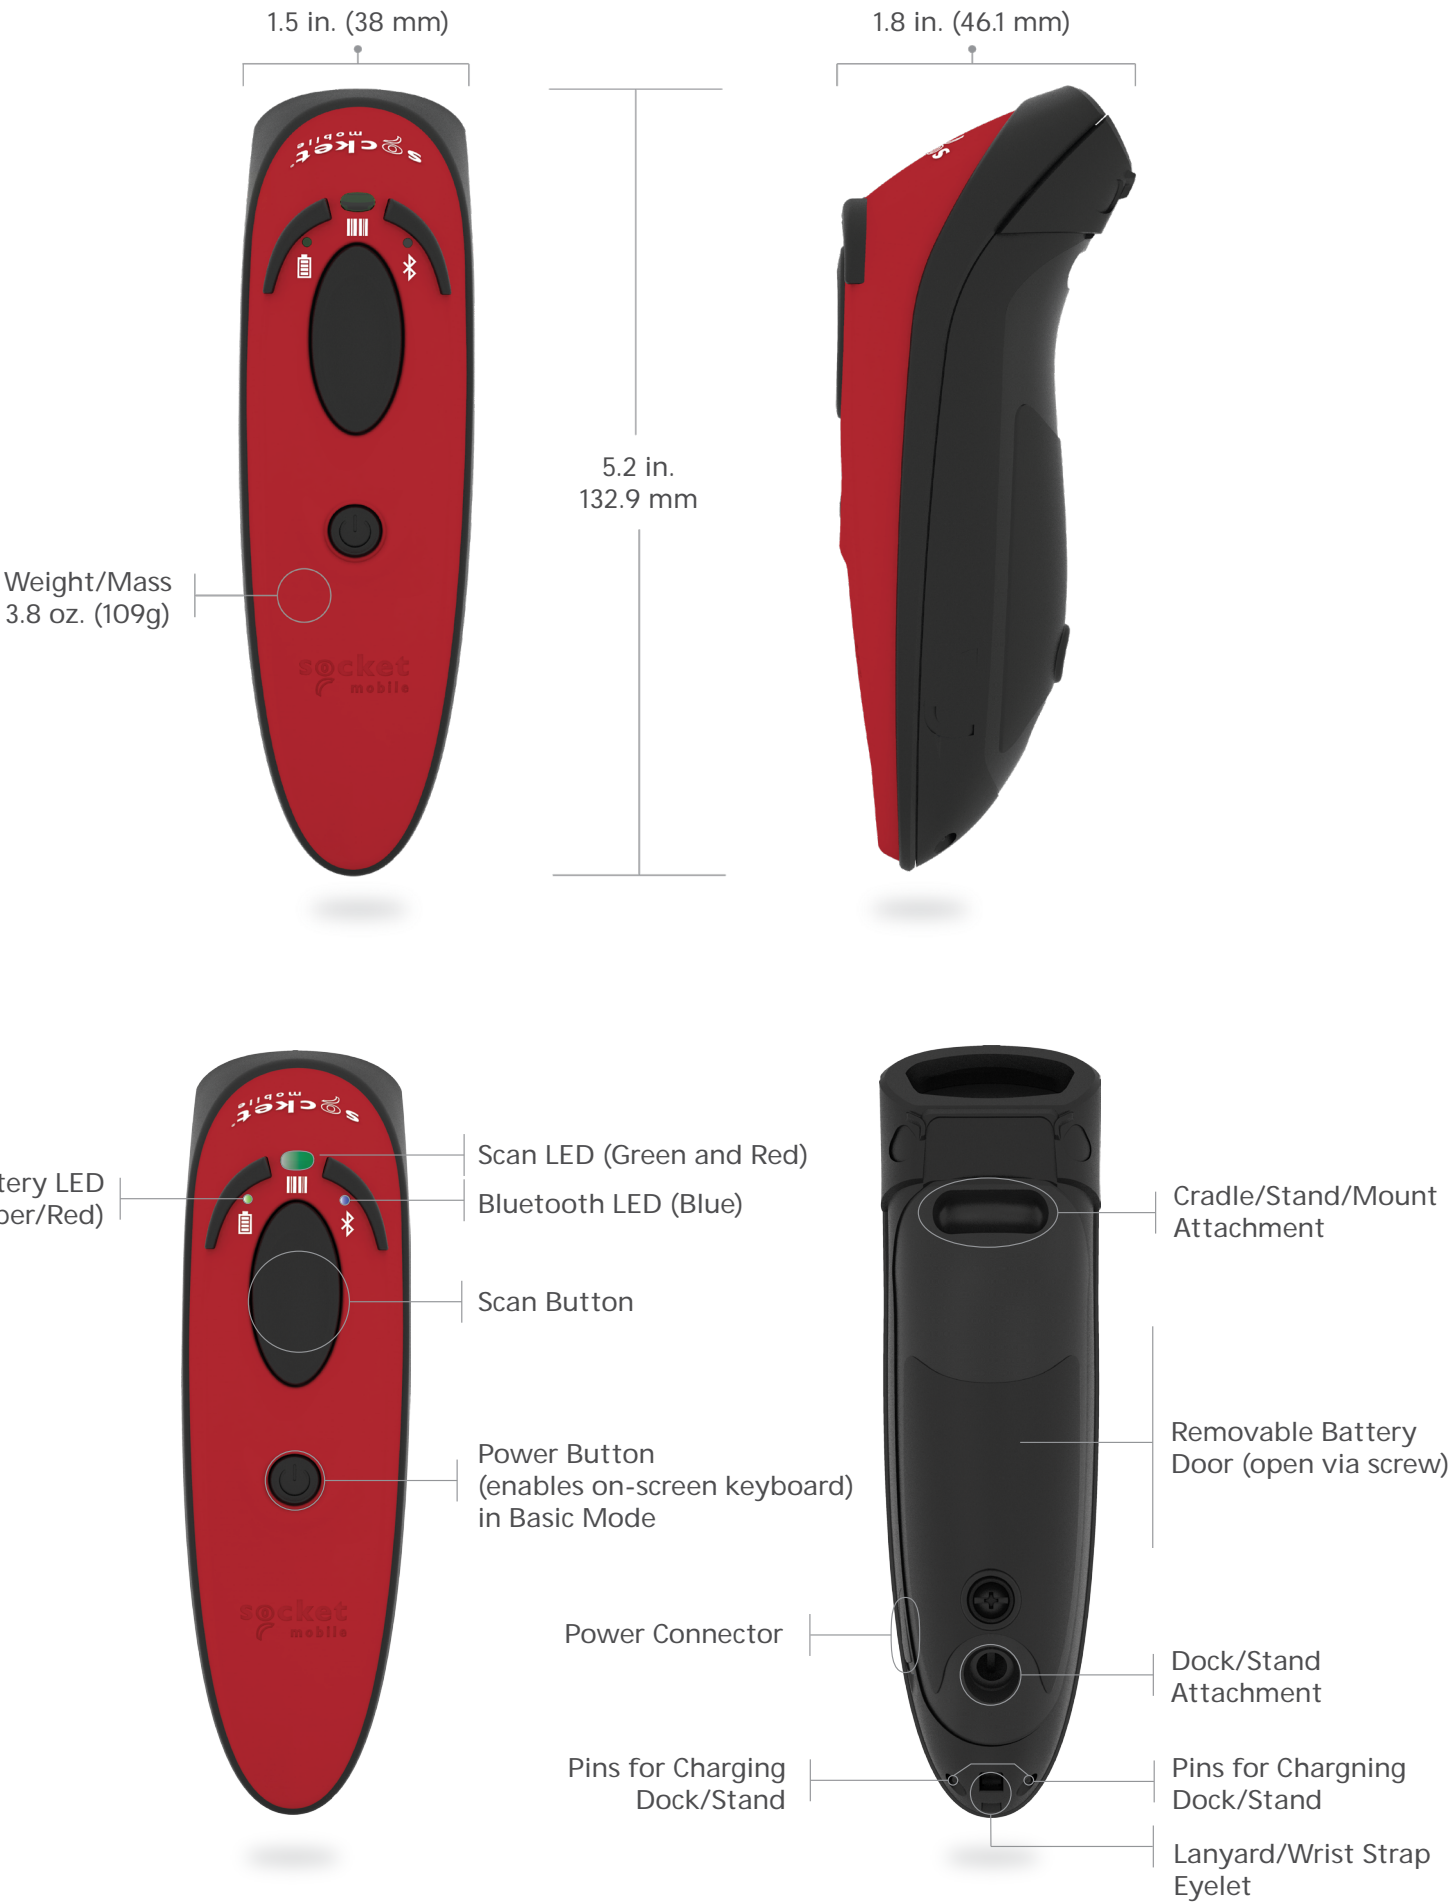

PHYSICAL CHARACTERISTICS