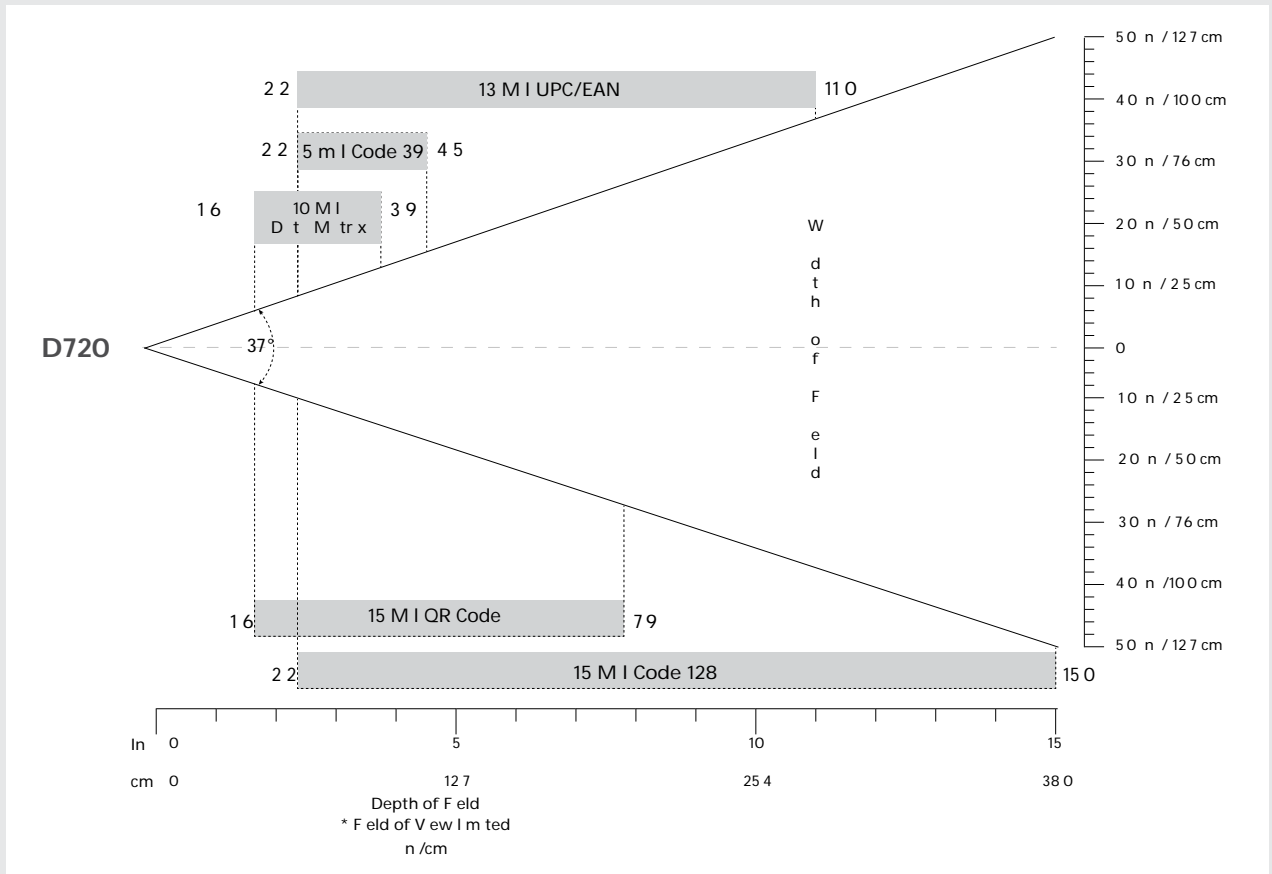

One-handed solution

Default Barcode Symbologies:	1D Symbologies: Codabar, Code 39, Code 93, Code 128, EAN-13, EAN-8, Interleaved 2 of 5, ISBT 128, UPC A, UPC E1
	2D Symbologies: Data Matrix, Micro QR Code, PDF417, QR Code
Supported Barcode Symbologies:	1D Symbologies: Chinese 2 of 5, Codabar, Code 11, Code 16KCode 39, Code 93, Code 128, Discrete 2 of 5, EAN-13, EAN-8, GS1 Databar, Industrial 2 of 5, Interleaved 2 of 5, Matrix 2 of 5, MSI Plessey, UPC A, UPC E1, Standard 2 of 5, UK Plessey
	2D Symbologies: Aztec, Data Matrix, Han Xin, Micro PDF417, Micro QR Code, PDF417, QR Code
Scan Angle:	44.5° (Horizontal) - 33.5° (Vertical)
Sensor Resolution:	1280 horizontal x 960 vertical pixels
Print Contrast:	Down to 25%
Reading Distance:	3.0 to 49.5 cm (1.2 to 19.5 in.) Depends on barcode size, symbology, label media

Decode Ranges

	Near	Far
5 mil Code 39	2.2 in/5.5 cm	4.5 in/11.5 cm
10 mil DataMatrix	1.6 in/4.0 cm	3.9 in/10.0 cm
13 Mil UPC/EAN	2.2 in/5.5 cm	11.0 in/28.0 cm
15 Mil Code 128	2.2 in/5.5 cm	15.0 in/38.0 cm
15 mil QR Code	1.6 in/4.0 cm	7.9 in/20.0 cm