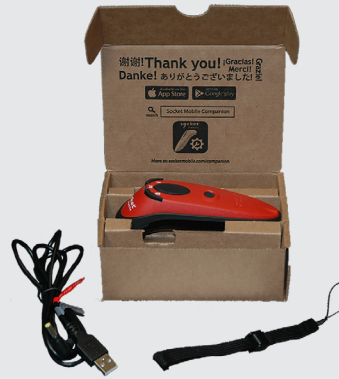

SINGLE PACKAGE INCLUDES

(1) DuraScan D720, Barcode Scanner and Rechargeable Battery (pre-installed)

- (1) Charging Cable
- (1) Wrist Strap
- (1) Get Started insert

The D720 is available in 4 colors:

Color:	SKU#
Black	CX3760-2412
Gray	CX3426-1872
Red	CX3740-2392
White	CX3750-2402

Socket Mobile
Companion App
Download for easy setup!

OPTIONAL ACCESSORIES

Great for using AutoScan Mode

Perfect for wall mounting

Ideal as a desktop charger

Provides quick access to scanner

Safe and accessible placement

One-handed solution