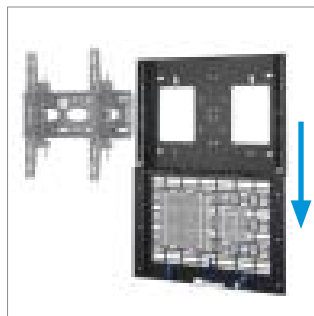

STORES
 AV EQUIPMENT
 BEHIND A WALL
 MOUNTED
 SCREEN

BT7888

WALL MOUNTED SLIDE-OUT AV STORAGE TRAY

The BT7888 is the ideal solution for discreetly storing AV equipment, such as power supplies, media players and video conferencing equipment behind a screen. The storage tray can be wall mounted by the side or below the screen mount and positioned in either a portrait or horizontal orientation. AV accessories are easily fitted to the retractable, quick-release storage tray using the supplied cable ties, which can also be used for cable management.

SPECIFICATION

Max load	10kg
Max AV equipment size	450 x 250 x 50mm
Bracket dimensions	590 x 350 x 35mm
Depth from wall	35mm

FEATURES

- Wall mount designed for storing AV equipment behind a screen
- Suitable for a variety of different sized AV devices
- Low profile design
- Works in conjunction with a range of B-Tech flat screen wall mounts
- Mounts to the side or below a flat screen wall mount
- Suitable for a landscape or portrait installation
- Tray can be mounted to slide out left, right or down which allows the tray to be easily accessed without screen removal
- Removable tray with quick release
- Features a handle for quick access and easy handling*
- Also mounts to System X BT8390 mounting rails, B-Tech columns or can be pole mounted using accessory collars
- Selection of cable ties supplied to secure AV equipment to tray and for cable management
- Keyhole wall mounting for an easy installation

*Optional: A padlock (not supplied) can be added to help prevent the removal of the tray from the wall mount

Suitable for a variety of different sized AV devices and media equipment

Tray can be mounted to slide out left, right or down allowing for access without screen removal