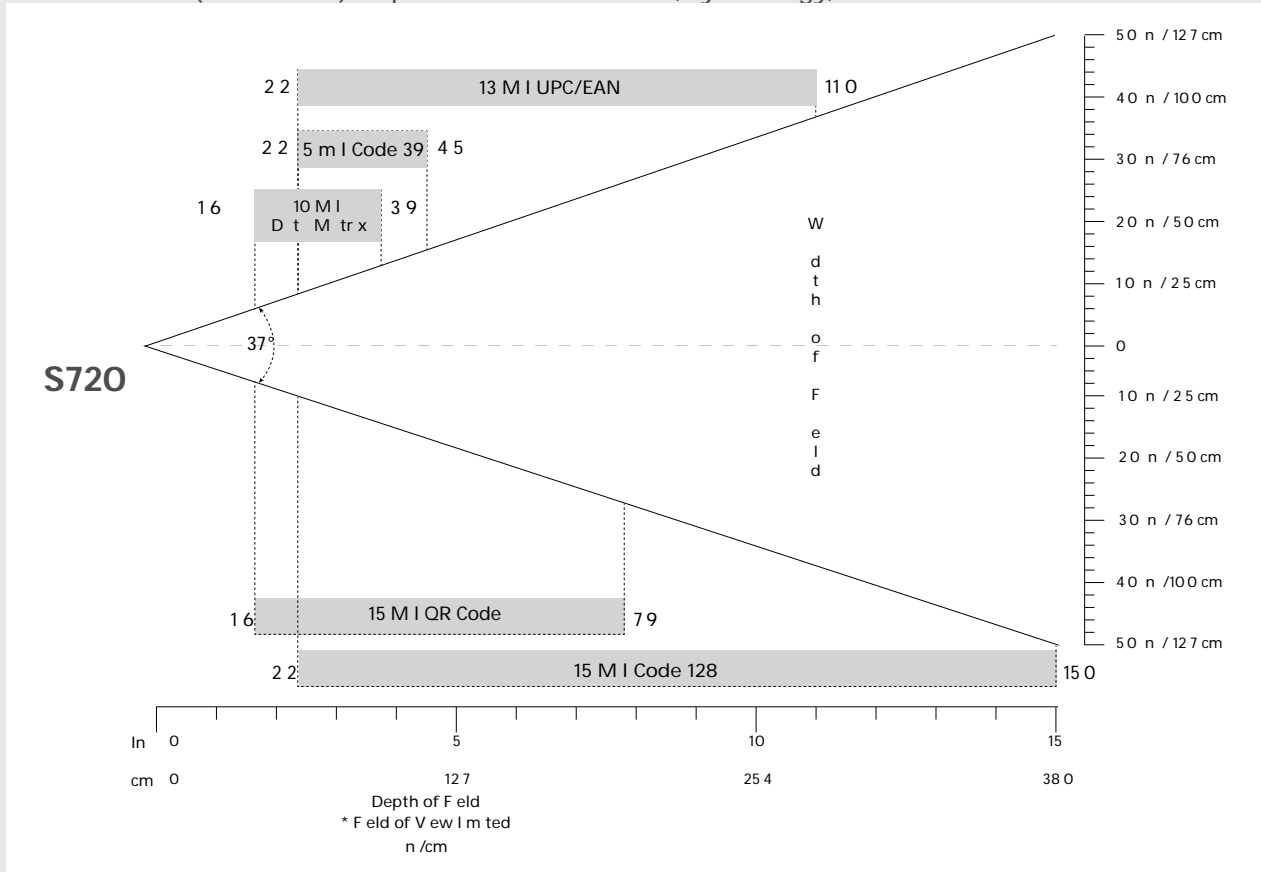

2D Symbologies: Data Matrix, Micro QR Code, PDF417, QR Code

Supported Barcode Symbologies: **1D Symbologies:** Chinese 2 of 5, Codabar, Code 11, Code 16K, Code 39, Code 93, Code 128, Discrete 2 of 5, EAN-13, EAN-8, GS1 Databar, Industrial 2 of 5, Interleaved 2 of 5, Matrix 2 of 5, MSI Plessey, UPC A, UPC E1, Standard 2 of 5, UK Plessey

2D Symbologies: Aztec, Data Matrix, Han Xin, Micro PDF417, Micro QR Code, PDF417, QR Code

Scan Angle: 44.5° (Horizontal) - 33.5° (Vertical)

Sensor Resolution: 1280 horizontal x 960 vertical pixels

Print Contrast: Down to 25%

Reading Distance: 4.0 to 38.0 cm (1.6 to 15 in.) Depends on barcode size, symbology, label media

Decode Ranges

	Near	Far
5 mil Code 39	2.2 in/5.5 cm	4.5 in/11.5 cm
10 mil DataMatrix	1.6 in/4.0 cm	3.9 in/10.0 cm
13 Mil UPC/EAN	2.2 in/5.5 cm	11.0 in/28.0 cm
15 Mil Code 128	2.2 in/5.5 cm	15.0 in/38.0 cm
15 mil QR Code	1.6 in/4.0 cm	7.9 in/20.0 cm