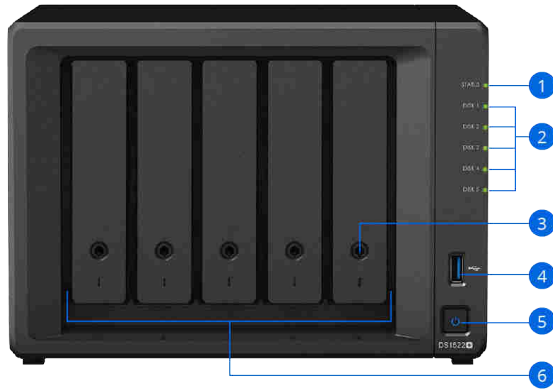

Hardware Overview

Front