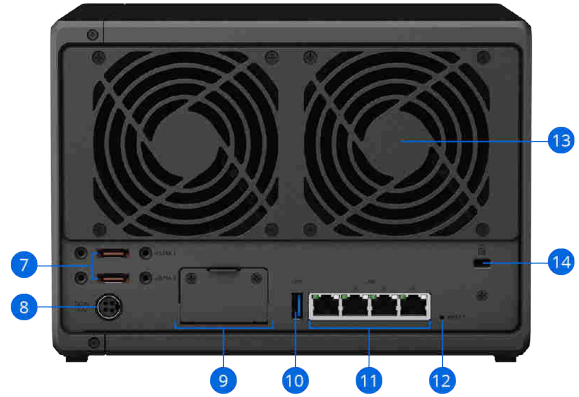

Hardware Overview

Front

Rear

1	Status Indicator	2	Drive Status Indicators	3	Drive Tray Locks	4	USB 3.2 Gen 1 Port
5	Power Button and Indicator	6	Drive Trays	7	Expansion Ports	8	Power Port
9	Network Upgrade Slot	10	USB 3.2 Gen 1 Port	11	1GbE RJ-45 Ports	12	Reset Button
13	Fans	14	Kensington Security Slot				