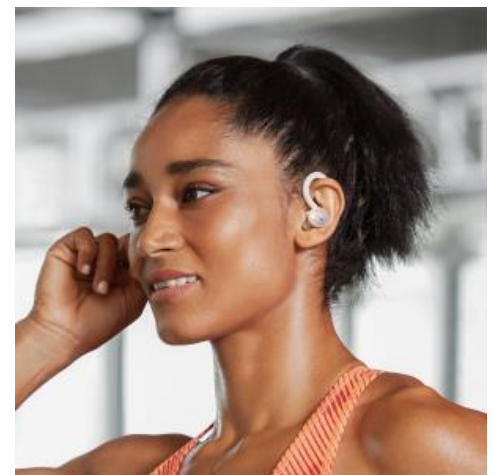

Exercise-Proof Buds: Sport X10 workout earbuds have a fully-waterproof, IPX7-rated build that stops liquids in their tracks. For further protection, our exclusive SweatGuard technology defends against the corrosive properties of sweat.

Hardcore Beats for Maximum Motivation: The dynamic acoustic system delivers 2× more bass while preserving the clarity of mids and treble. BassUp technology analyzes and enhances your music's bass in real-time for an extra boost.

Up to 32 Hours Playtime: Get 8 hours of music from a single charge of the workout earbuds and add an extra 3 full recharges via the charging case.