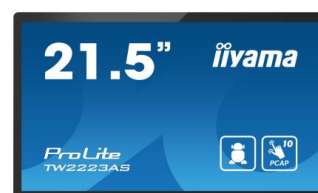

iiyama TW2223AS-B1 touch control panel 54.6 cm (21.5") 1920 x 1080 pixels

Brand : iiyama

Product code: TW2223AS-B1

Product name : TW2223AS-B1

21.5", 54.6cm, VA, 1920 x 1080, 16:9, 400 cd/m², 3000:1, 504.5 x 302 x 32mm, 640 x 410 x 121mm, 3.61kg, 5.98kg

Display		Ports & interfaces	
Display diagonal *	54.6 cm (21.5")	HDMI ports quantity	1
Display resolution *	1920 x 1080 pixels	RJ-45 ports quantity	1
Display brightness	400 cd/m ²	Bluetooth	✓
Touchscreen technology	Projected capacitive system	Bluetooth version	5.2
Number of simultaneous touchpoints	10	Power	
Native aspect ratio	16:9	Power source type	AC
Contrast ratio	3000:1	Power supply location	External
Viewing angle, horizontal	178°	Power consumption (typical)	23 W
Viewing angle, vertical	178°	Weight & dimensions	
Performance		Width	504.5 mm
Mounting type	In wall	Depth	32 mm
Ethernet LAN	✓	Height	302 mm
Wi-Fi *	✓	Weight	3.61 kg
Wi-Fi standards	802.11a, 802.11b, 802.11g, Wi-Fi 4 (802.11n), Wi-Fi 5 (802.11ac)	Packaging data	
Product colour *	Black	Quantity per pack	1 pc(s)
Mean time between failures (MTBF)	50000 h	Package weight	5.98 kg
VESA mounting	✓	Package depth	640 mm
Operating system installed	Android	Package width	121 mm
Audio		Package height	410 mm
Built-in speaker(s) *	✓	Package type	Box
Number of speakers	2	Packaging content	
Speaker power	2 W	Cables included	AC
		Quick start guide	✓