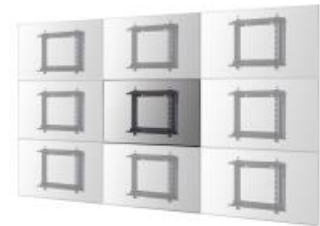

Neomounts video wall mount

Brand : Neomounts

Product code: WL95-800BL1

Product name : Neomounts video wall mount

Neomounts WL95-800BL1 push to pop out video wall mount for 42-70" screens - Black

[Neomounts video wall mount:](#)

The Neomounts WL95-800BL1 is a push to pop out video wall mount for screens up to 70". The screen can be installed both in portrait and landscape orientation and additionally, toolless micro adjustment in height, depth, tilt and swivel is available for the perfect alignment.

The WL95-800BL1 has a depth of 7,8-26 cm and is suitable for screens that meet VESA hole pattern 200x200 up to 600x400 mm (landscape) or 400x600 mm (portrait). The video wall mount is packed pre-assembled and features keyhole slots to ensure fast and easy installation.

Neomounts video wall mount. Maximum weight capacity: 35 kg, Minimum screen size: 106.7 cm (42"), Maximum screen size: 177.8 cm (70"), Minimum VESA mount: 200 x 200 mm, Maximum VESA mount: 600 x 400 mm. Product colour: Black