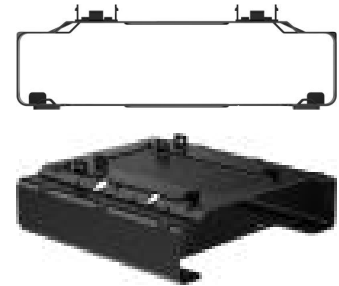

## HP B200 PC Mounting Bracket

**Brand :** HP

**Product code:** 762T5AA

**Product name :** B200 PC Mounting Bracket

B200 PC Mounting Bracket

[HP B200 PC Mounting Bracket:](#)

Create a compact, efficient workspace with the HP B200 PC Mounting Bracket. Simply attach the bracket to the base of your select P G5 Series monitor and easily slide in your select HP Desktop Mini PC<sup>[1]</sup> for an optimized space-saving solution that doesn't interfere with port access or tilt adjustment.

Create a compact, efficient workspace with the HP B200 PC Mounting Bracket. Simply attach the bracket and your select HP Desktop Mini PC to the base of your select P G5 Series monitor.<sup>[1]</sup>

HP B200 PC Mounting Bracket. Maximum weight capacity: 6 kg, Product colour: Black

Technical details		Weight & dimensions	
Product colour *	Black	Depth	175.5 mm
Maximum weight capacity	6 kg	Height	491 mm
Compatibility	HP P22v G5, HP P22 G5, HP P22h G5, HP P24v G5, HP P24 G5, HP P24h G5, HP P27 G5, and HP P27h G5	Packaging data	
		Quantity per pack	1 pc(s)
		Package width	278 mm
		Package depth	251 mm
		Package height	62 mm
		Package weight	883 g
Weight & dimensions			
Weight	533 g		
Width	181 mm		