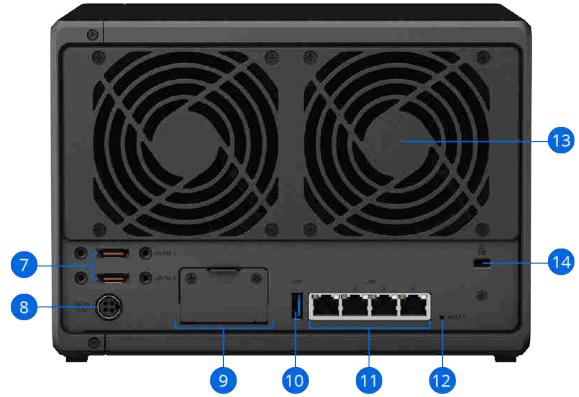

# Hardware Overview

Front

Rear

1	Status Indicator	2	Drive Status Indicators	3	Drive Tray Locks	4	USB 3.2 Gen 1 Port
5	Power Button and Indicator	6	Drive Trays	7	Expansion Ports	8	Power Port
9	Network Upgrade Slot	10	USB 3.2 Gen 1 Port	11	1GbE RJ-45 Ports	12	Reset Button
13	Fans	14	Kensington Security Slot				