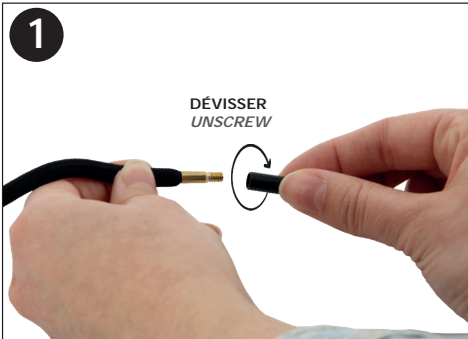

UNIVERSAL ADJUSTABLE & REMOVABLE LANYARD FOR SMARTPHONE

Ref. 001340

- + Adjustable lanyard: allows you to wear your device on your shoulder or around your neck
- + Easy to install: slide the tab insert between the case* and the device, then hook the cord into the loop
- + Universal: for all sizes of protective cases for smartphones
- + Practical: with a hook to easily attach / detach the cord
- + Cable compatible: no need to remove the tab insert to charge your smartphone or plug in your headphones
- + Maximum supported weight: 5 kg

www.mobiliscase.com

NOTICE D'INSTALLATION - CORDON UNIVERSEL AMOVIBLE INSTRUCTIONS FOR USE - UNIVERSAL REMOVABLE LANYARD

1 crochet
1 hook

1 languette
1 tab insert

1 cordon
1 lanyard

INSTALLATION DU CROCHET DANS LE CORDON / INSTALLATION OF THE HOOK IN THE CORD

1/ Dévisser un embout du cordon.
Unscrew one end of the cord.

2/ Enlever le cordon du réglage.
Remove the cord from the adjuster.

3/ Enfiler le crochet dans le cordon.
Insert the hook into the cord.

4/ Repasser le cordon dans le réglage et revisser l'embout.
Pass the cord back through the adjuster and screw the end cap back on.

INSTALLATION DE LA LANGUETTE ENTRE LA COQUE ET L'APPAREIL / INSTALLATION OF THE TAB INSERT BETWEEN THE CASE AND THE DEVICE

1/ Placer la languette au fond de la coque en faisant sortir l'anneau par l'ouverture pour le chargeur.
Place the tab insert on the bottom of the case with the ring protruding through the opening for the charger.