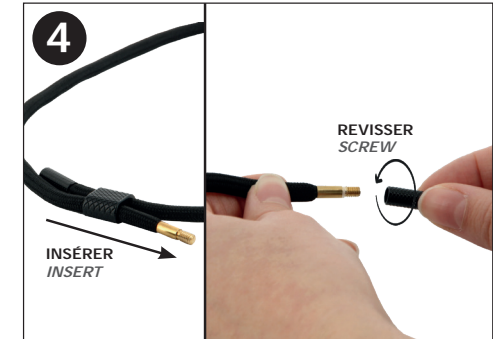

UNIVERSAL ADJUSTABLE & REMOVABLE LANYARD FOR SMARTPHONE

Ref. 001340

- + Adjustable lanyard: allows you to wear your device on your shoulder or around your neck
- + Easy to install: slide the tab insert between the case* and the device, then hook the cord into the loop
- + Universal: for all sizes of protective cases for smartphones
- + Practical: with a hook to easily attach / detach the cord
- + Cable compatible: no need to remove the tab insert to charge your smartphone or plug in your headphones
- + Maximum supported weight: 5 kg

www.mobiliscase.com

NOTICE D'INSTALLATION - CORDON UNIVERSEL AMOVIBLE INSTRUCTIONS FOR USE - UNIVERSAL REMOVABLE LANYARD

1 crochet
1 hook

1 languette
1 tab insert

1 cordon
1 lanyard

INSTALLATION DU CROCHET DANS LE CORDON / INSTALLATION OF THE HOOK IN THE CORD

1/ Dévisser un embout du cordon.
Unscrew one end of the cord.

2/ Enlever le cordon du réglage.
Remove the cord from the adjuster.

3/ Enfiler le crochet dans le cordon.
Insert the hook into the cord.

4/ Repasser le cordon dans le réglage et revisser l'embout.
Pass the cord back through the adjuster and screw the end cap back on.

INSTALLATION DE LA LANGUETTE ENTRE LA COQUE ET L'APPAREIL / INSTALLATION OF THE TAB INSERT BETWEEN THE CASE AND THE DEVICE

1/ Placer la languette au fond de la coque en faisant sortir l'anneau par l'ouverture pour le chargeur.
Place the tab insert on the bottom of the case with the ring protruding through the opening for the charger.