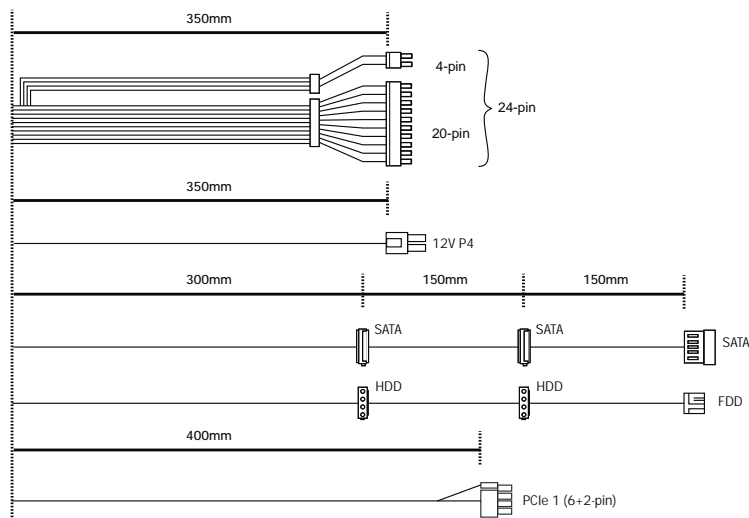

TFX POWER 3

be quiet!

COMPACT AND SILENT ENERGY

Cables »

Gold

Bronze

Logistics data »

Region	Model	Article no	EAN code
EU	TFX Power 3 300W Gold	BN323	4260052188293
EU	TFX Power 3 300W Bronze	BN322	4260052188286