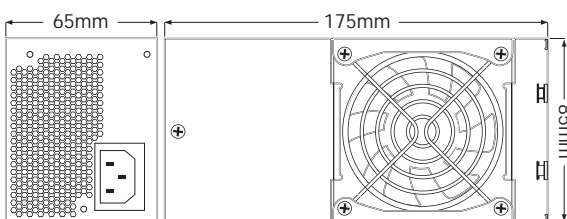

Dimensions »