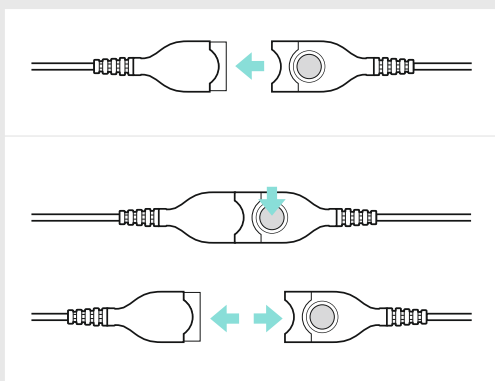

eposaudio.com/support

DSEA A/S

Kongebakken 9, DK-2765 Smørum, Denmark
eposaudio.com

Printed in China, Publ. 09/22, 770-00192/A05

Connection possibilities | Possibilités de raccordement | Possibilità di collegamento | Posibilidades de conexión |
Ligações possíveis | 连接可能性 | 連接方式 | Bağlantı olanakları