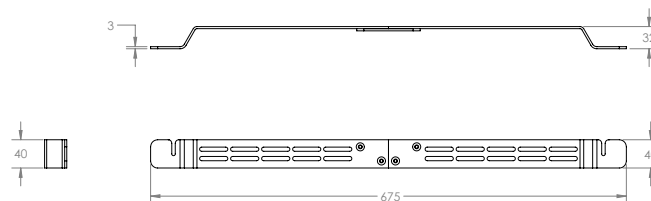

## SAR-WM Wall Mount for Sonos Arc

The Flexson Wall Mount for Sonos Arc allows you to install Sonos Arc quickly and easily onto any suitable wall. Its unique design positions the Sonos Arc 30mm in front of the TV, allowing you to harness the power of Dolby Atmos and immerse yourself in your music, movies and more.

Like all Flexson products, the Flexson Wall Mount for Sonos Arc is precision engineered in the UK, easy to install and comes with all the accessories you need.

- Allows you to position a Sonos Arc anywhere on the wall
- Bespoke, easy to install design that holds the Sonos Arc securely
- 30mm step to position speakers in front of the TV
- Optimised for Sonos Trueplay
- 2-part assembly of main bracket for reduced packaging
- Multipoint fixing points
- Precision engineered from high grade-steel construction
- Designed and manufactured in the UK