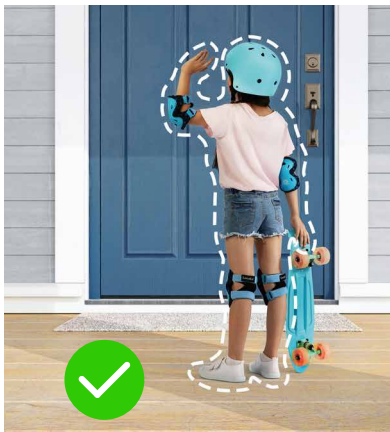

# eufyCam 2 Pro Security Camera

1 Charge = 1 Year

Free Local Storage

Human Detection

Weatherproof IP67-Rated

Live Streaming

2K Ultra HD

Military-Grade Encryption

Two-Way Audio

Night Vision

## Smart

- Smart Image Enhancement
- Night Vision (High Sensitivity Sensor)
- Motion Detection
- Activity Zones
- Two-way Audio
- Supports the Google Assistant/Alexa/HomeKit
- Human Detection