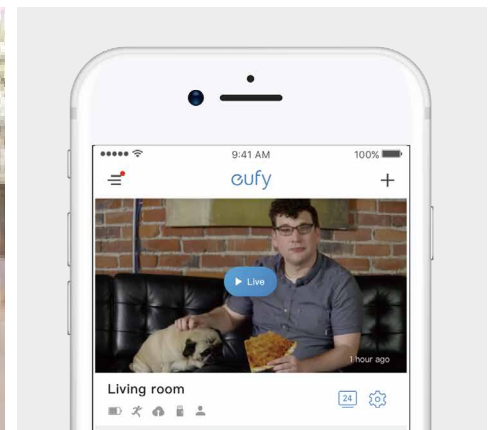

## Smart

- Smart Image Enhancement
- Night Vision (High Sensitivity Sensor)
- Motion Detection
- Activity Zones
- Two-way Audio
- Supports the Google Assistant/Alexa/HomeKit
- Human Detection