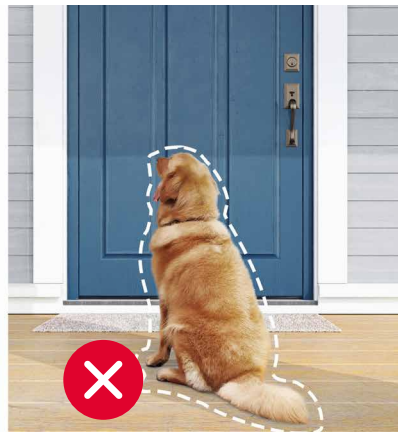

Smart

- Smart Image Enhancement
- Night Vision (High Sensitivity Sensor)
- Motion Detection
- Activity Zones
- Two-way Audio
- Supports the Google Assistant/Alexa/HomeKit
- Human Detection