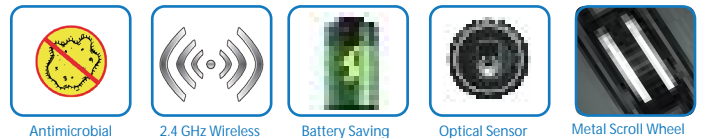

Specifications:

Tracking Method	Optical Sensor
Connection	2.4 GHz Wireless
Working Range	Up to 30 ft. (10m)
DPI Resolution	1200 DPI
Buttons	3 Buttons (Right, and Left Mouse Click, Scroll Wheel and Middle Button)
Hand Orientation	Right and Left Hand
Dimensions	4.5" x 2.5" x 1.5" (115 x 62 x 36mm)
Weight	3.2 oz. (90g)
Cable Length	6 ft. (1.8 m)

Requirements:

Operating System	Windows®2000 / XP / Vista / 7 / 8 / 10
Connectivity Interface	USB

Includes:

Adesso iMouse M60	Quick Start Guide
2 AAA Batteries	

Shipping Information:

Item	UPC Code	Package Dimensions	Package Weight	Qty/Carton
iMouse M60	783750009973	7.4" x 4.7" x 3.3"	0.4 lb.	20/80