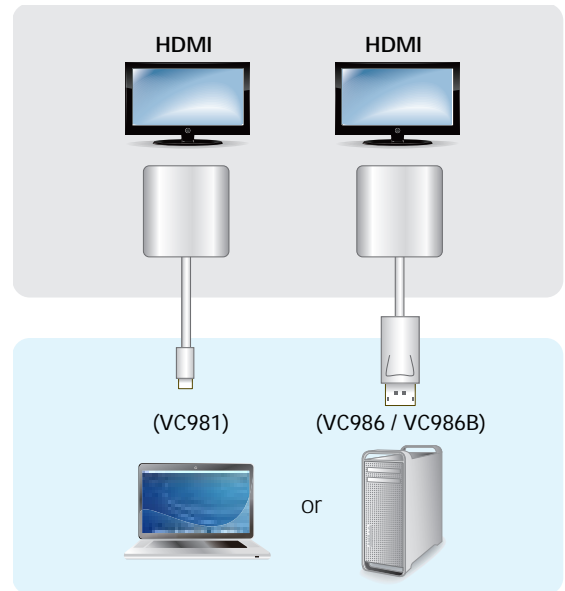

VC981 / VC986 / VC986B

Mini DisplayPort / DisplayPort to 4K HDMI Active Adapter / DisplayPort to True 4K HDMI Active Adapter

- The VC981/VC986/VC986B are active Mini DisplayPort/DisplayPort to HDMI adapters that allow you to connect your Mini DisplayPort/DisplayPort output device to the HDMI input of a 4K/True 4K TV or any other display.

The ATEN VC981/VC986/VC986B are active adapters, featuring advanced chips which ensure stable video signal conversion even when the video source does not support Dual-Mode DisplayPort (DP++).^{*} Moreover, support for resolutions up to 4K/True 4K makes this adapter ideal for users who require a high performance signal conversion solution.

^{*}Dual-Mode DisplayPort (DP++) can directly process the signal from DisplayPort to HDMI or DVI signals.

Features

- Converts Mini DisplayPort/DisplayPort signals to HDMI output
- Supports VGA, SVGA, XGA, SXGA, UXGA, 1080p and resolutions up to 4K UHD / True 4K
- Active adapter – features an advanced chip which ensures stable video signal conversion even when the video source does not support Dual-Mode DisplayPort (DP++)^{*}
- Supports AMD Eyefinity™ Technology (multi-screen setups)
- Audio supported
- No software or driver installation required
- DisplayPort 1.2 compliant