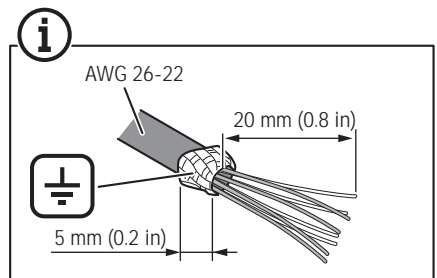

RJ45 Field Connector

10x

10x

Installation Guide

Installation Guide
RJ45 Field Connector
© Axis Communications AB, 2019

Ver. 1.0
Date: September, 2019
Part No. 2047948

1.1

1.2