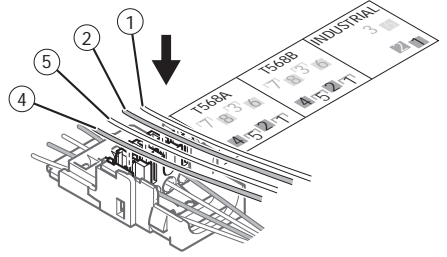

RJ45 Field Connector

10x

10x

Installation Guide

Installation Guide
RJ45 Field Connector
© Axis Communications AB, 2019

Ver. 1.0
Date: September, 2019
Part No. 2047948

1.1

1.2

1.3

1.4