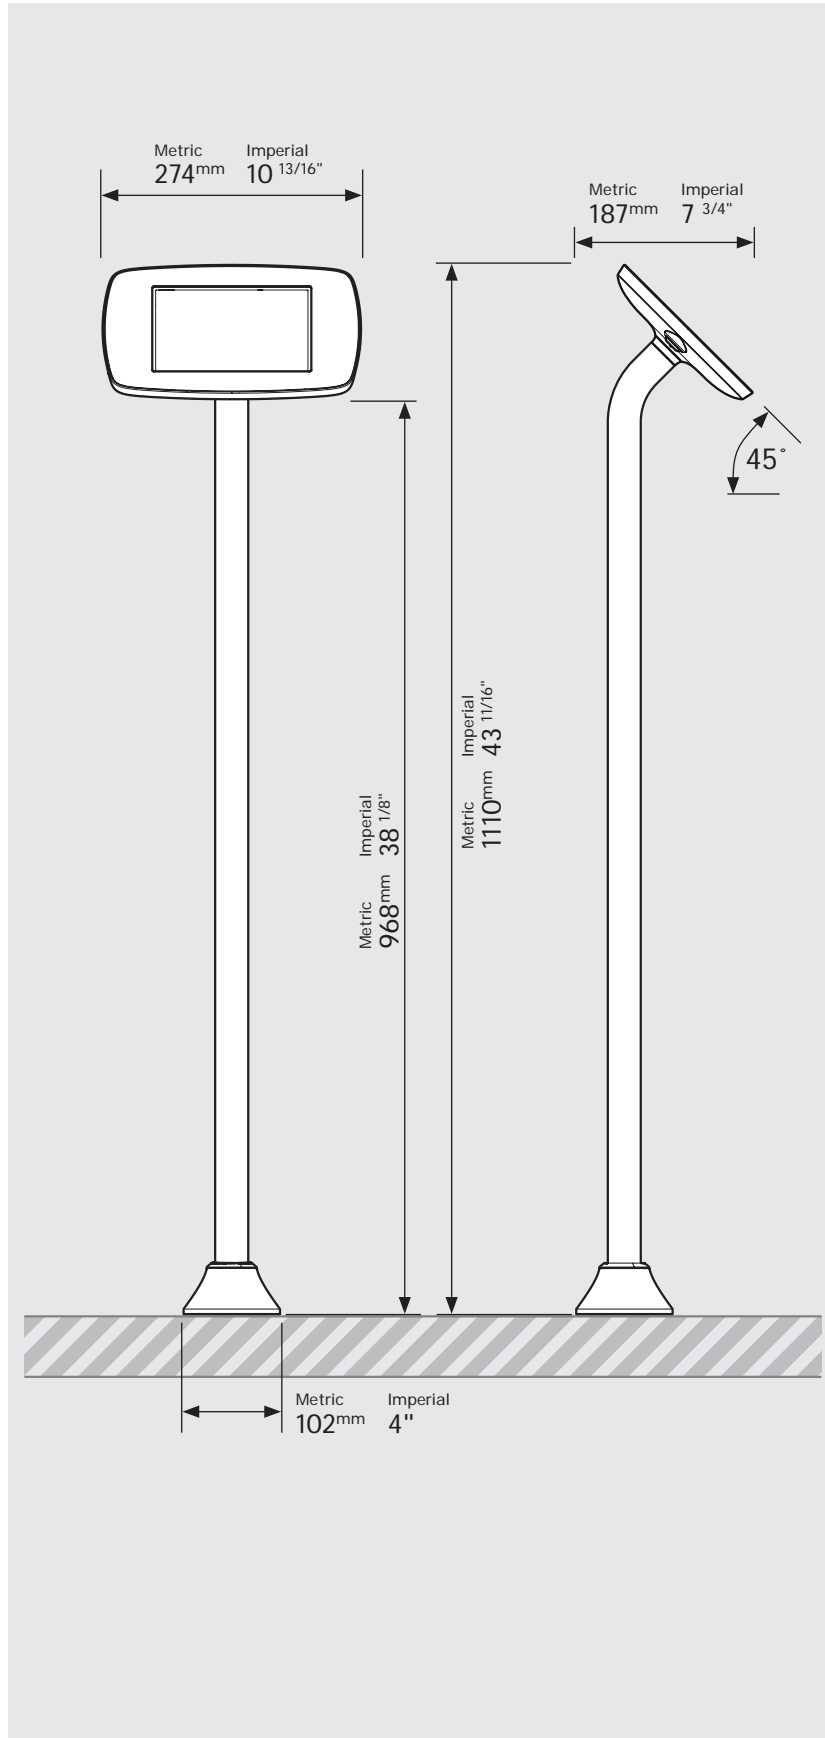

* Cable is not included for the Microsoft Surface Go.
Cable is not included for the Samsung Tab A 10.1 (2019).

Mega Case supported devices:

- iPad Pro 12.9" 1st Gen
- iPad Pro 12.9" 2nd Gen
- iPad Pro 12.9" 3rd Gen
- Microsoft Surface Pro 4
- Microsoft Surface Pro 5

* Cable is not included for the Surface Pro 4 or Surface Pro 5 Tablets.

PRODUCT DATA SHEET - BOUNCEPAD FLOORSTANDING SLIM

bouncepad[®]

Case:	Arm:	Mounting:	Packaged weight:	Colour:
Mini	Floorstanding Slim	Fixing from Above	6.91kg	White Black

Parts in the Box

PRODUCT DATA SHEET - BOUNCEPAD FLOORSTANDING SLIM

bouncepad[®]

Case:	Arm:	Mounting:	Packaged weight:	Colour:
Midi	Floorstanding Slim	Fixing from Above	7.09kg	White Black

PRODUCT DATA SHEET - BOUNCEPAD FLOORSTANDING SLIM