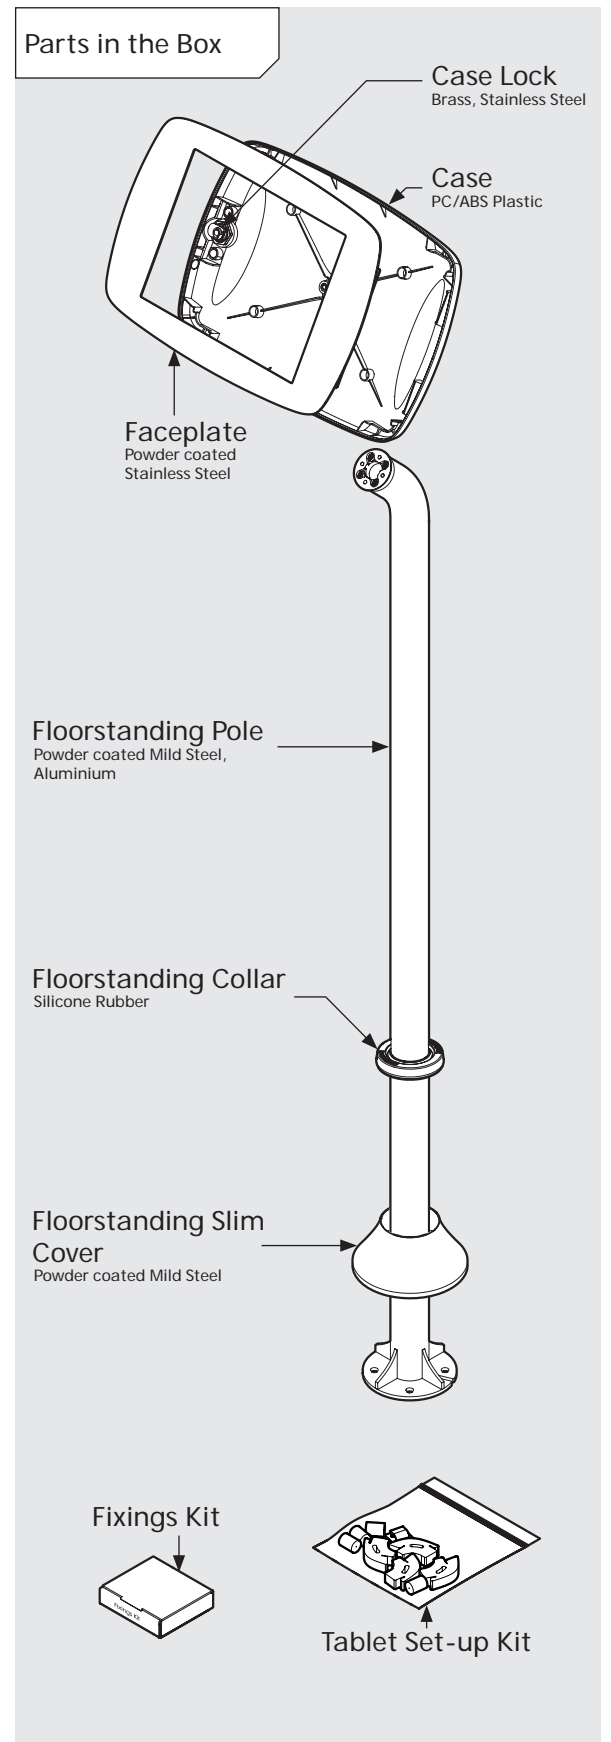

* Cable is not included for the Surface Pro 4 or Surface Pro 5 Tablets.

PRODUCT DATA SHEET - BOUNCEPAD FLOORSTANDING SLIM

bouncepad[®]

Case:	Arm:	Mounting:	Packaged weight:	Colour:
Mini	Floorstanding Slim	Fixing from Above	6.91kg	White Black

PRODUCT DATA SHEET - BOUNCEPAD FLOORSTANDING SLIM

bouncepad[®]

Case:	Arm:	Mounting:	Packaged weight:	Colour:
Midi	Floorstanding Slim	Fixing from Above	7.09kg	White Black

PRODUCT DATA SHEET - BOUNCEPAD FLOORSTANDING SLIM

bouncepad[®]

Case:	Arm:	Mounting:	Packaged weight:	Colour:
Maxi	Floorstanding Slim	Fixing from Above	7.32kg	White Black

PRODUCT DATA SHEET - BOUNCEPAD FLOORSTANDING SLIM

bouncepad[®]

Case:	Arm:	Mounting:	Packaged weight:	Colour:
Mega	Floorstanding Slim	Fixing from Above	7.71kg	White Black