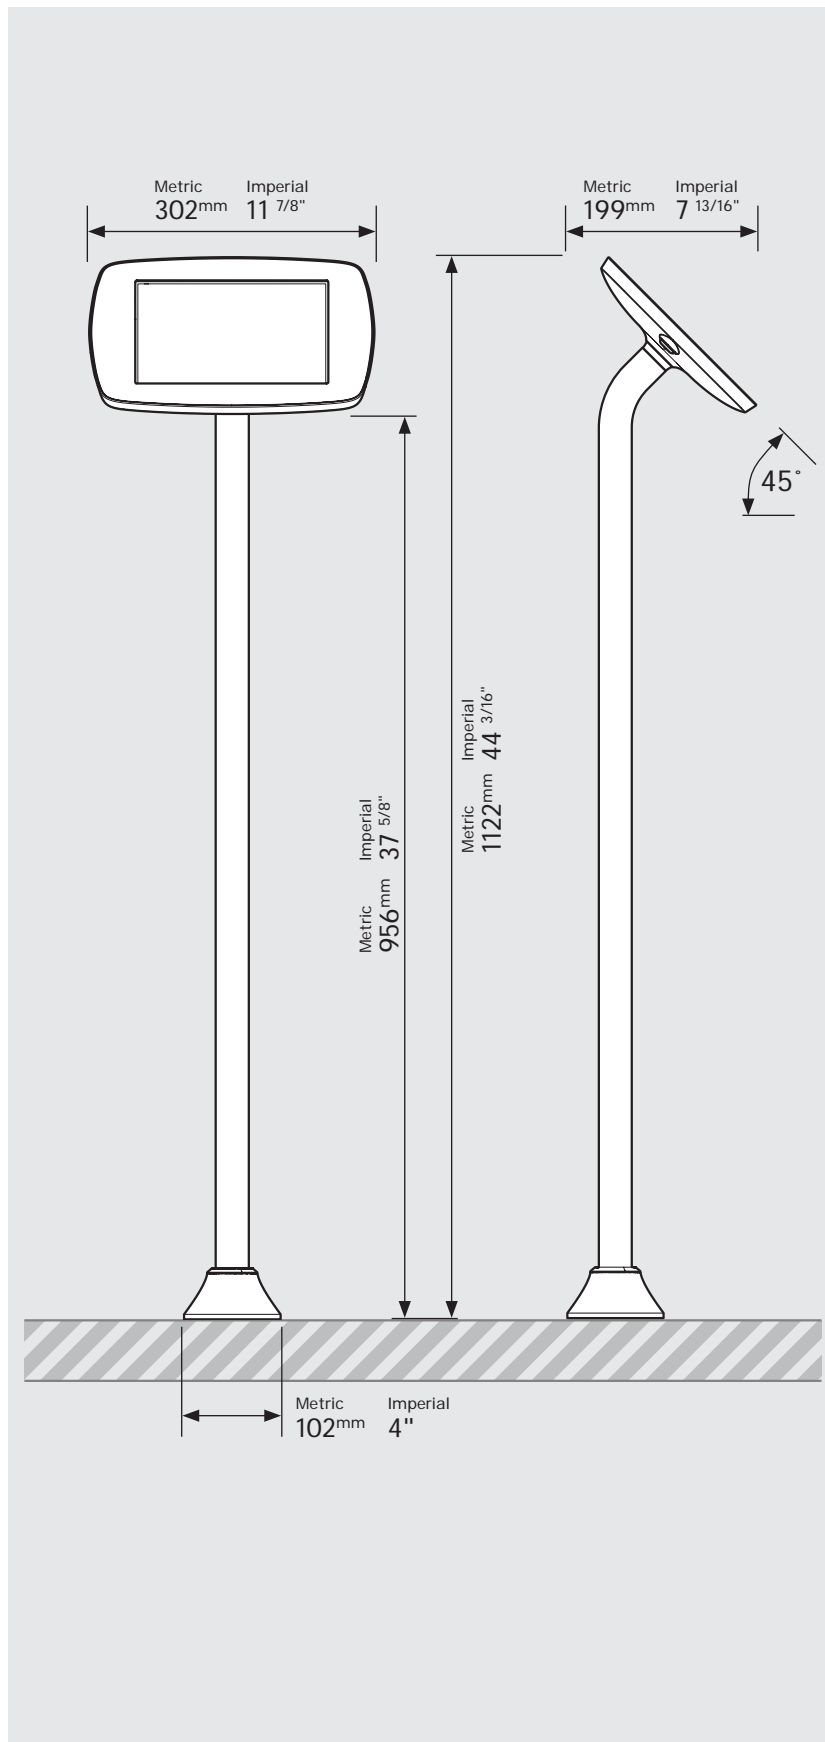

* Cable is not included for the Surface Pro 4 or Surface Pro 5 Tablets.

PRODUCT DATA SHEET - BOUNCEPAD FLOORSTANDING SLIM

bouncepad[®]

Case:	Arm:	Mounting:	Packaged weight:	Colour:
Mini	Floorstanding Slim	Fixing from Above	6.91kg	White Black

PRODUCT DATA SHEET - BOUNCEPAD FLOORSTANDING SLIM

bouncepad[®]

Case:	Arm:	Mounting:	Packaged weight:	Colour:
Midi	Floorstanding Slim	Fixing from Above	7.09kg	White Black

PRODUCT DATA SHEET - BOUNCEPAD FLOORSTANDING SLIM