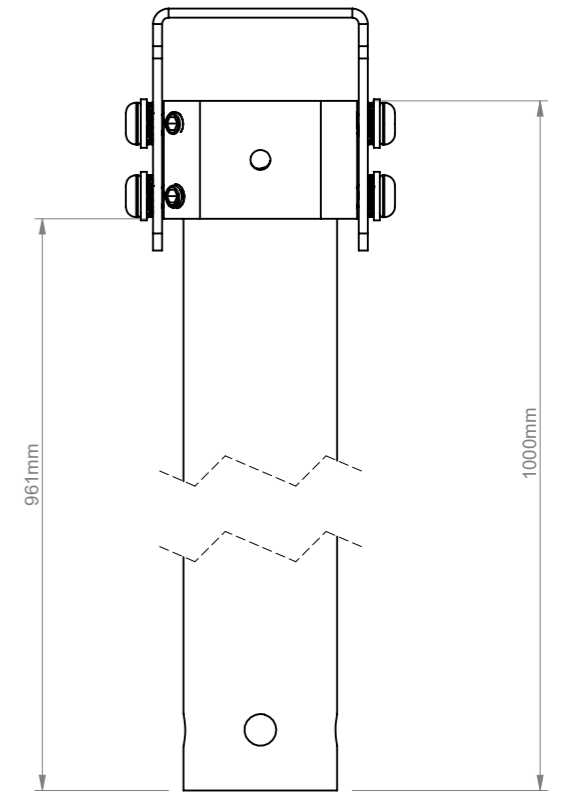

THE INFORMATION CONTAINED IN THIS DRAWING IS THE SOLE PROPERTY OF B-TECH INTERNATIONAL DESIGN AND MANUFACTURING LIMITED, ANY REPRODUCTION IN PART OR WHOLE WITHOUT THE WRITTEN PERMISSION OF B-TECH INTERNATIONAL DESIGN AND MANUFACTURING LIMITED IS PROHIBITED.

BT7850-100

<b>B-Tech International Design and Manufacturing Limited</b>		<b>B-Tech No:</b> BT7808
Part of the B-Tech International Group of Companies		<b>Version:</b> 1.1
 UNLESS OTHERWISE SPECIFIED DIMENSIONS ARE IN MILLIMETERS	<b>Size:</b> A4	<b>Title:</b> Heavy Duty Ceiling Mount with Tilt
	<b>Scale:</b> 1:2.5	<b>Revision:</b> 0.0
<b>Sheet:</b> 1 of 1	<b>Date:</b> 12/14/2016	<b>File Name:</b> BTD-BT7808-R0.0