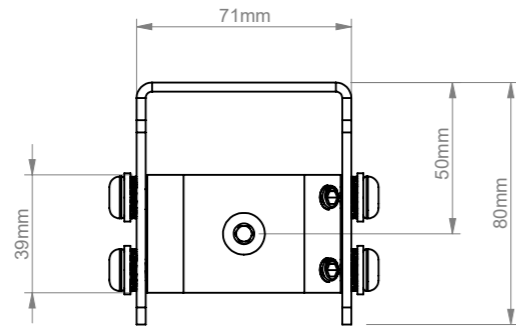

BT7850-100

<b>B-Tech International Design and Manufacturing Limited</b>		<b>B-Tech No:</b> BT7808
Part of the B-Tech International Group of Companies		<b>Version:</b> 1.1
 UNLESS OTHERWISE SPECIFIED DIMENSIONS ARE IN MILLIMETERS	<b>Size:</b> A4	<b>Title:</b> Heavy Duty Ceiling Mount with Tilt
	<b>Scale:</b> 1:2.5	<b>Revision:</b> 0.0
<b>Sheet:</b> 1 of 1	<b>Date:</b> 12/14/2016	<b>File Name:</b> BTD-BT7808-R0.0