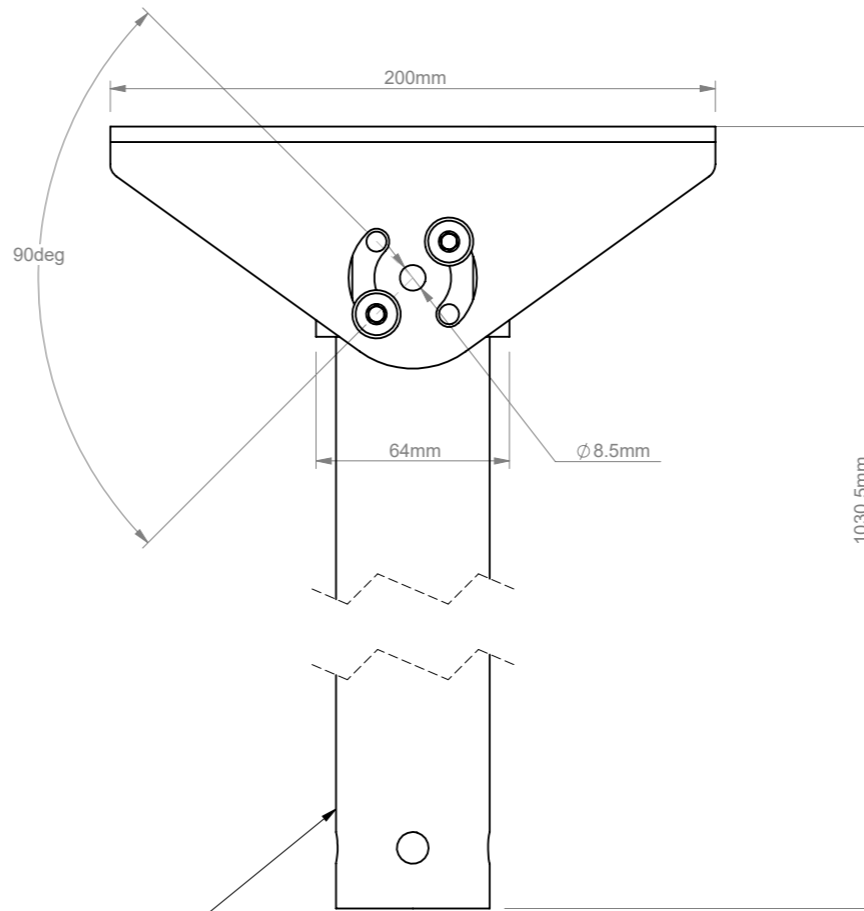

THE INFORMATION CONTAINED IN THIS DRAWING IS THE SOLE PROPERTY OF B-TECH INTERNATIONAL DESIGN AND MANUFACTURING LIMITED, ANY REPRODUCTION IN PART OR WHOLE WITHOUT THE WRITTEN PERMISSION OF B-TECH INTERNATIONAL DESIGN AND MANUFACTURING LIMITED IS PROHIBITED.

BT7850-100

<b>B-Tech International Design and Manufacturing Limited</b>		<b>B-Tech No:</b> BT7808
Part of the B-Tech International Group of Companies		<b>Version:</b> 1.1
 UNLESS OTHERWISE SPECIFIED DIMENSIONS ARE IN MILLIMETERS	<b>Size:</b> A4	<b>Title:</b> Heavy Duty Ceiling Mount with Tilt
	<b>Scale:</b> 1:2.5	<b>Revision:</b> 0.0
<b>Sheet:</b> 1 of 1	<b>Date:</b> 12/14/2016	<b>File Name:</b> BTD-BT7808-R0.0