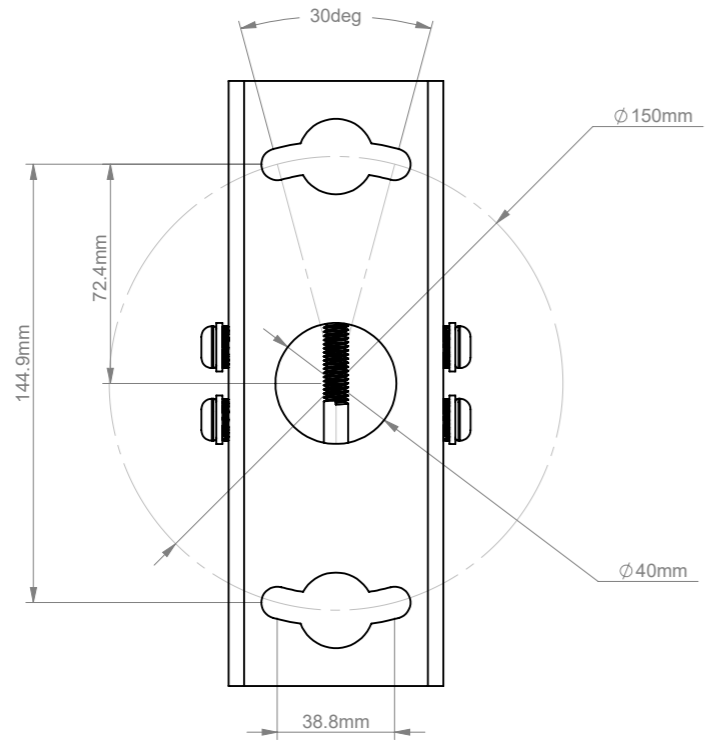

BT7850-100

<b>B-Tech International Design and Manufacturing Limited</b>		<b>B-Tech No:</b> BT7808
Part of the B-Tech International Group of Companies		<b>Version:</b> 1.1
 UNLESS OTHERWISE SPECIFIED DIMENSIONS ARE IN MILLIMETERS	<b>Size:</b> A4	<b>Title:</b> Heavy Duty Ceiling Mount with Tilt
	<b>Scale:</b> 1:2.5	<b>Revision:</b> 0.0
<b>Sheet:</b> 1 of 1	<b>Date:</b> 12/14/2016	<b>File Name:</b> BTD-BT7808-R0.0