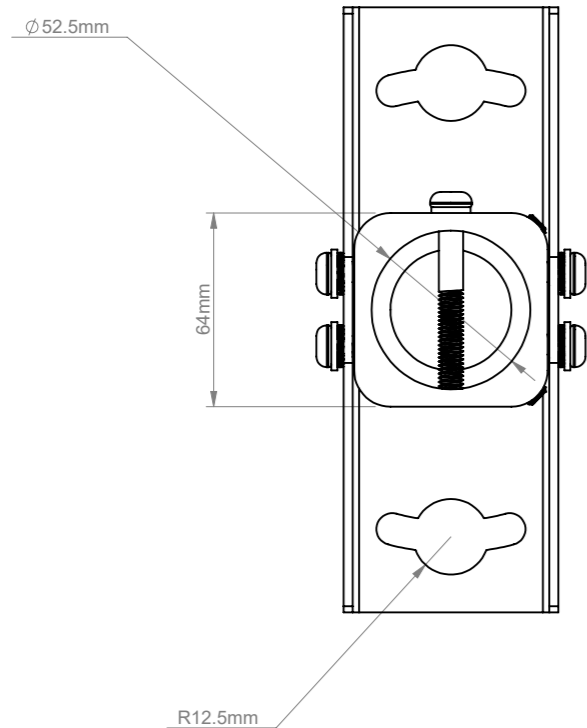

BT7850-100

<b>B-Tech International Design and Manufacturing Limited</b>		<b>B-Tech No:</b> BT7808
Part of the B-Tech International Group of Companies		<b>Version:</b> 1.1
 UNLESS OTHERWISE SPECIFIED DIMENSIONS ARE IN MILLIMETERS	<b>Size:</b> A4	<b>Title:</b> Heavy Duty Ceiling Mount with Tilt
	<b>Scale:</b> 1:2.5	<b>Revision:</b> 0.0
<b>Sheet:</b> 1 of 1	<b>Date:</b> 12/14/2016	<b>File Name:</b> BTD-BT7808-R0.0