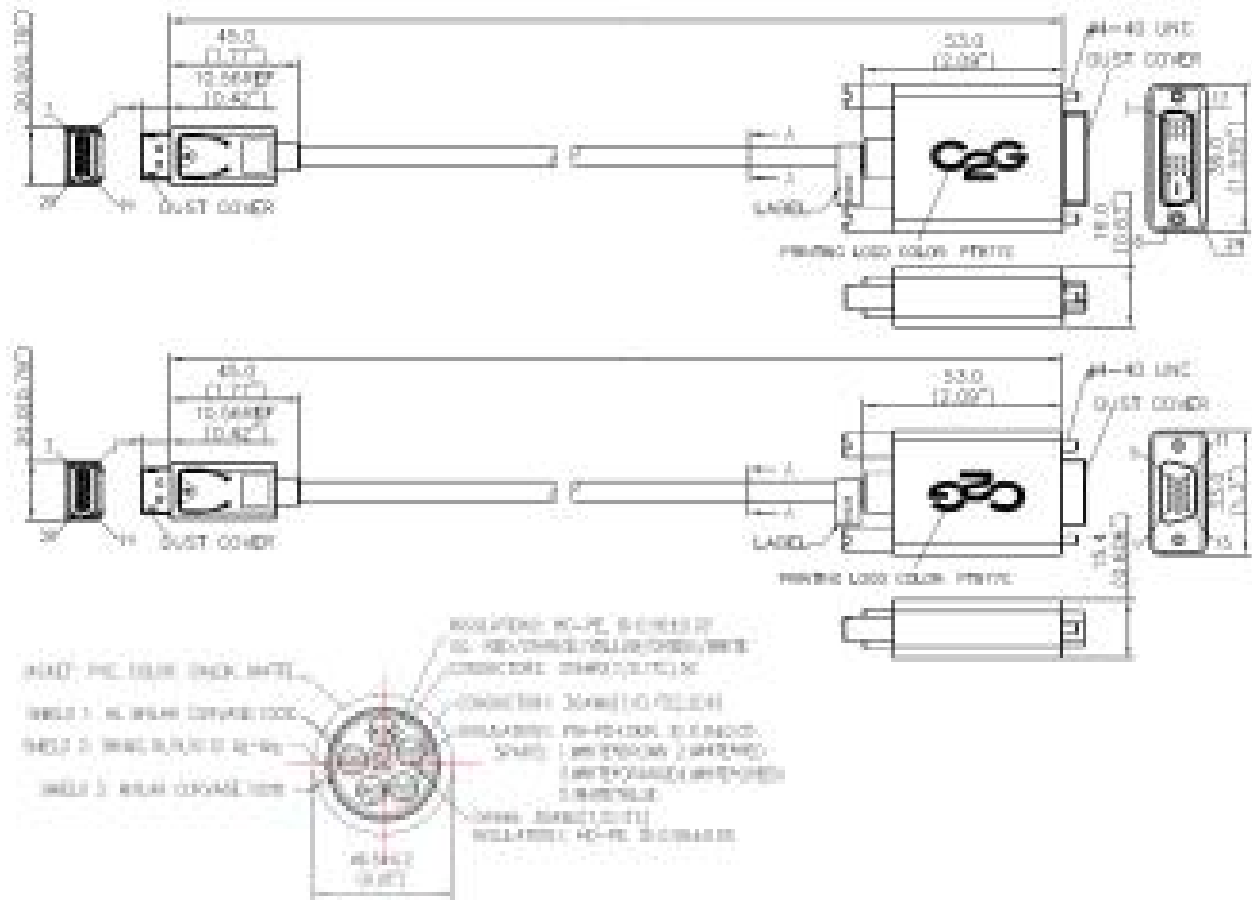

DisplayPort Adapter Cables

- Adapts a DisplayPort Source device to VGA, DVI or HDMI compatible displays
- Supports DisplayPort 1.2 specification
- Supports up to a 1080p Resolution (HDMI)
- Supports up to a 1920x1200 resolution (DVI & VGA)
- Lifetime Warranty

Specifications: DisplayPort Adapter Cables

Part Number	Description	Weight (Kg)
84325	1m DisplayPort Male to HD Male Adapter Cable—Black	
84326	2m DisplayPort Male to HD Male Adapter Cable—Black	
84327	3m DisplayPort Male to HD Male Adapter Cable—Black	
84328	1m DisplayPort Male to Single Link DVI-D Male Adapter Cable—Black	
84329	2m DisplayPort Male to Single Link DVI-D Male Adapter Cable—Black	
84330	3m DisplayPort Male to Single Link DVI-D Male Adapter Cable—Black	
84331	1m DisplayPort Male to VGA Male Adapter Cable—Black	
84332	2m DisplayPort Male to VGA Male Adapter Cable—Black	
84333	3m DisplayPort Male to VGA Male Adapter Cable—Black	