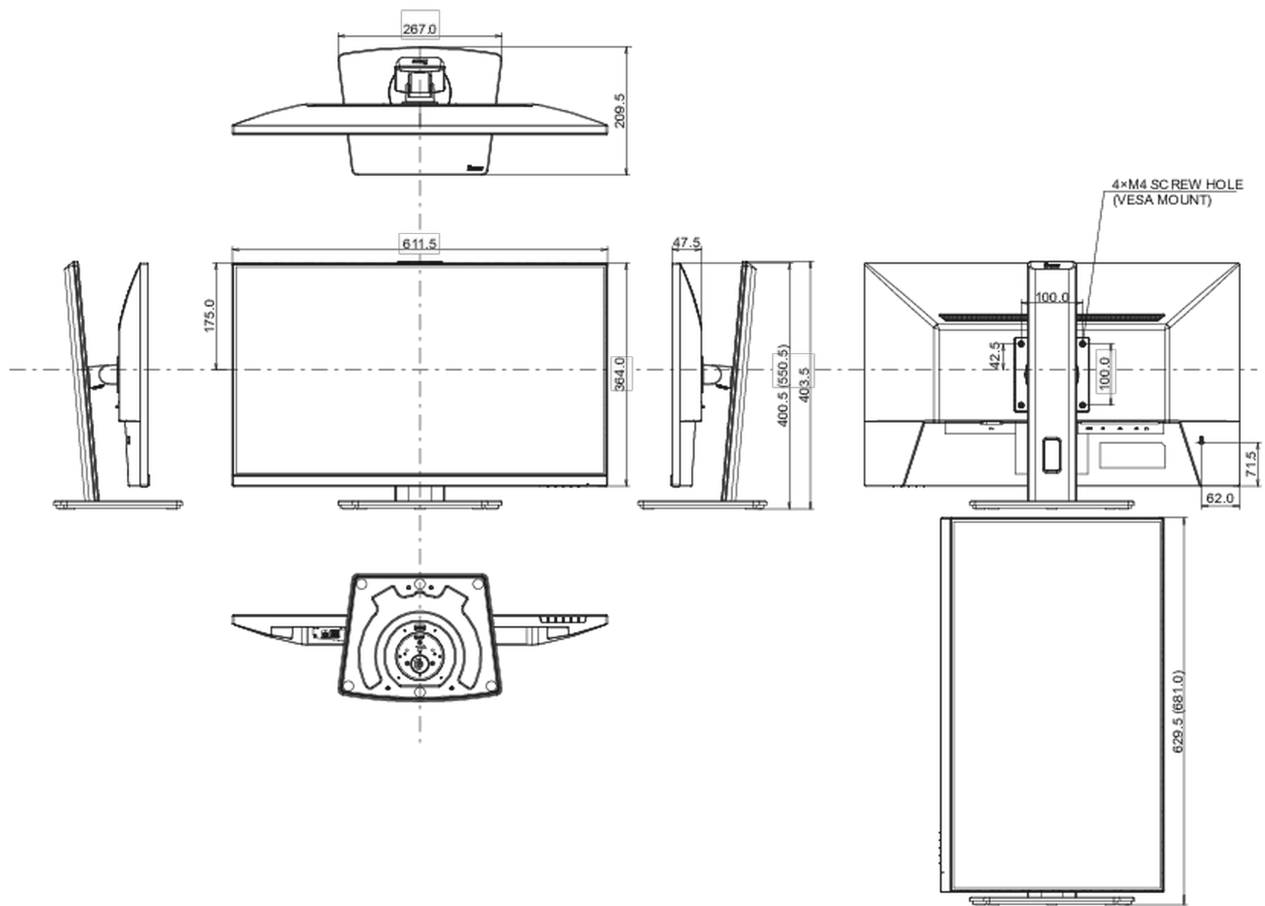

04 MECHANICAL

Display position adjustments	height, swivel, tilt, pivot (rotation both sides)
Height adjustment	150mm
Rotation (PIVOT function)	90°
Swivel stand	90°; 45° left; 45° right
Tilt angle	23° up; 5° down
VESA mounting	100 x 100mm

REACH SVHC	above 0.1%: Lead
------------	------------------

08 DIMENSIONS / WEIGHT

Product dimensions W x H x D	611.5 x 400.5 (550.5) x 209.5mm
------------------------------	---------------------------------

Box dimensions W x H x D	691 x 447 x 142mm
--------------------------	-------------------

Weight (without box)	5.4kg
----------------------	-------

Weight (with box)	6.5kg
-------------------	-------

EAN code	4948570123063
----------	---------------