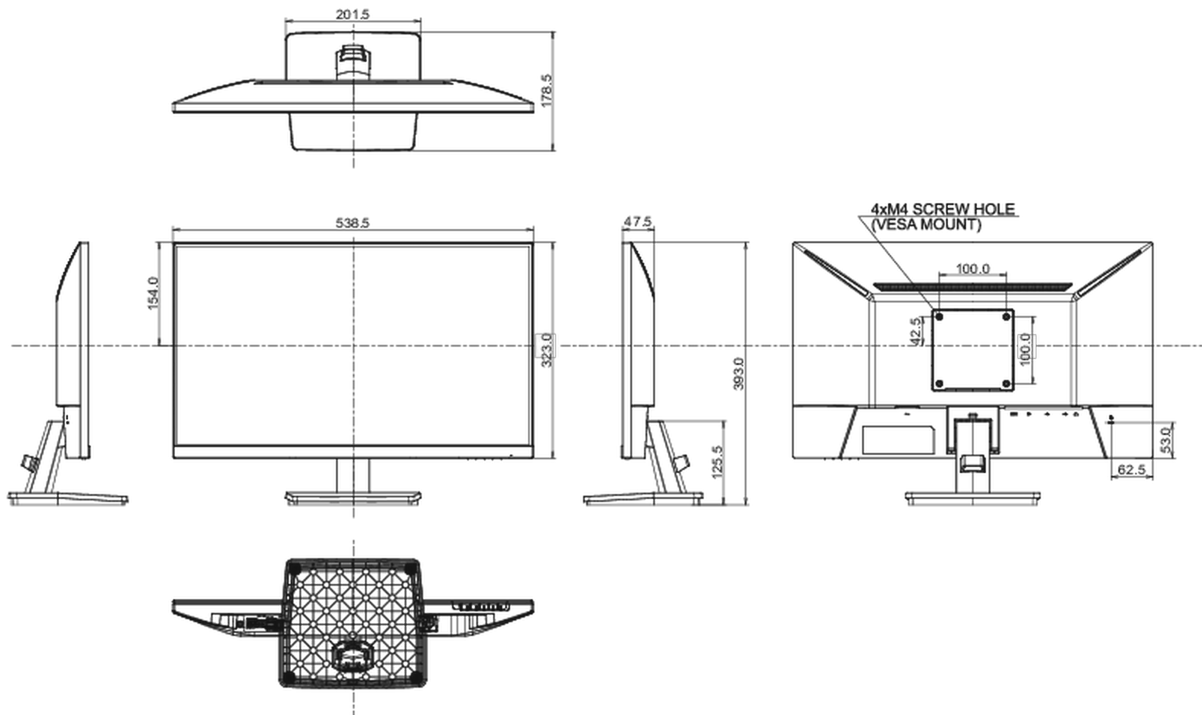

01 DISPLAY CHARACTERISTICS

Design	3-side borderless
Diagonal	23.8", 60.5cm
Panel	IPS panel technology LED, matte finish
Native resolution	1920 x 1080 @100Hz (2.1 megapixel Full HD)
Aspect ratio	16:9
Panel brightness	250 cd/m ²
Static contrast	1000:1
Advanced contrast	80M:1
Response time (MPRT)	1ms
Viewing zone	horizontal/vertical: 178°/178°, right/left: 89°/89°, up/down: 89°/89°
Colour support	16.7mIn (sRGB: 96%; NTSC: 72%)
Horizontal Sync	30 - 110kHz
Viewable area W x H	527 x 296.5mm, 20.8 x 11.7"
Pixel pitch	0.275mm
Colour	matte, black

04 MECHANICAL

Display position adjustments	tilt
Tilt angle	22° up; 4° down
VESA mounting	100 x 100mm
Cable management system	yes

05 ACCESSORIES INCLUDED

Cables	power, USB, HDMI
Other	quick start guide, safety guide

Energy efficiency class (Regulation (EU) 2017/1369) E

EPEAT *registration varies by country, go to www.epeat.net for details

REACH SVHC above 0.1%: Lead

08 DIMENSIONS / WEIGHT

Product dimensions W x H x D 538.5 x 393 x 178.5mm

Box dimensions W x H x D 615 x 405 x 126mm

Weight (without box) 3.0kg

Weight (with box) 4.2kg

EAN code 4948570123032

All trademarks and registered trademarks acknowledged. E & O E. Specification subject to change without notice. All LCD's comply with ISO-9241-307:2008 in connection with pixel defects.