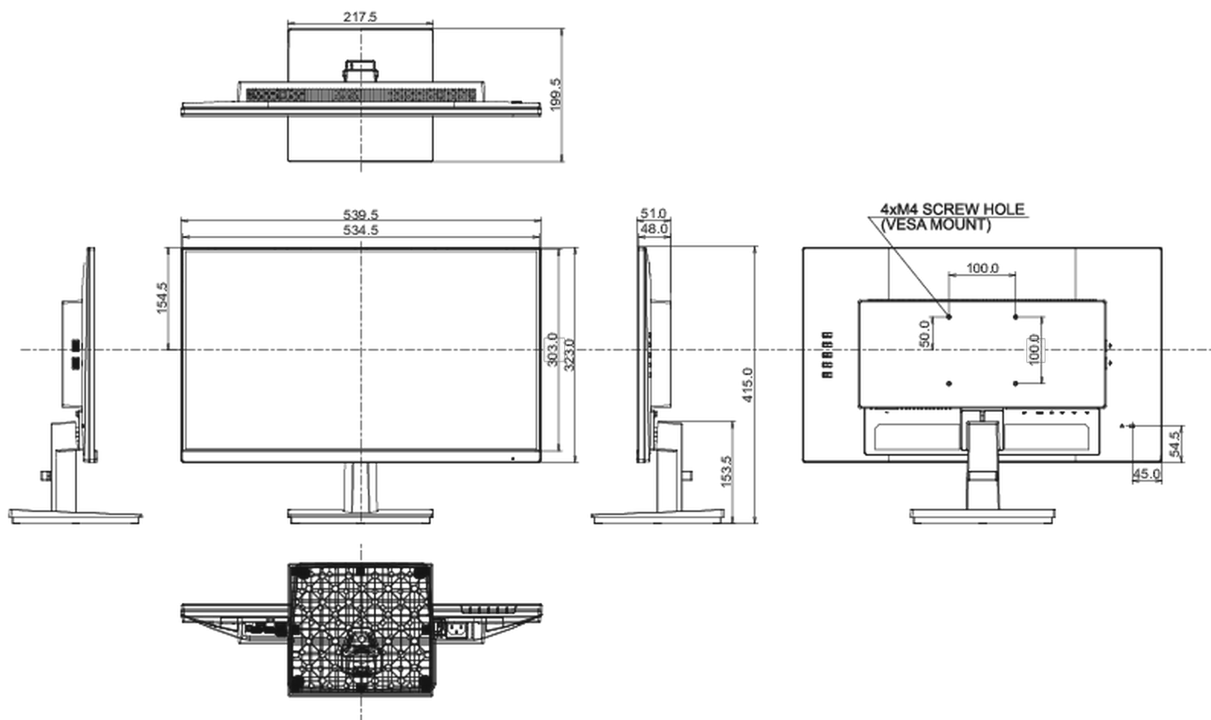

01 DISPLAY CHARACTERISTICS

Design	3-side borderless
Diagonal	23.8", 60.5cm
Panel	IPS Panel Technology LED, matte finish
Native resolution	1920 x 1080 @100Hz (2.1 megapixel Full HD)
Aspect ratio	16:9
Panel brightness	250 cd/m ²
Static contrast	1300:1
Advanced contrast	80M:1
Response time (MPRT)	0.4ms
Viewing zone	horizontal/vertical: 178°/178°, right/left: 89°/89°, up/down: 89°/89°
Colour support	16.7mIn (sRGB: 99%; NTSC: 72%)
Horizontal Sync	30 - 115kHz
Viewable area W x H	527 x 296.5mm, 20.7 x 11.7"
Pixel pitch	0.275mm
Colour	matte, black

04 MECHANICAL

Display position adjustments	tilt
Tilt angle	22° up; 2° down
VESA mounting	100 x 100mm
Cable management system	yes

05 ACCESSORIES INCLUDED

Cables	power, USB, HDMI, DP
Other	quick start guide, safety guide

08 DIMENSIONS / WEIGHT

Product dimensions W x H x D	539.5 x 415 x 199.5mm
Box dimensions W x H x D	610 x 410 x 130mm
Weight (without box)	3,4kg
Weight (with box)	4.9kg
EAN code	4948570122585

All trademarks and registered trademarks acknowledged. E & O E. Specification subject to change without notice. All LCD's comply with ISO-9241-307:2008 in connection with pixel defects.