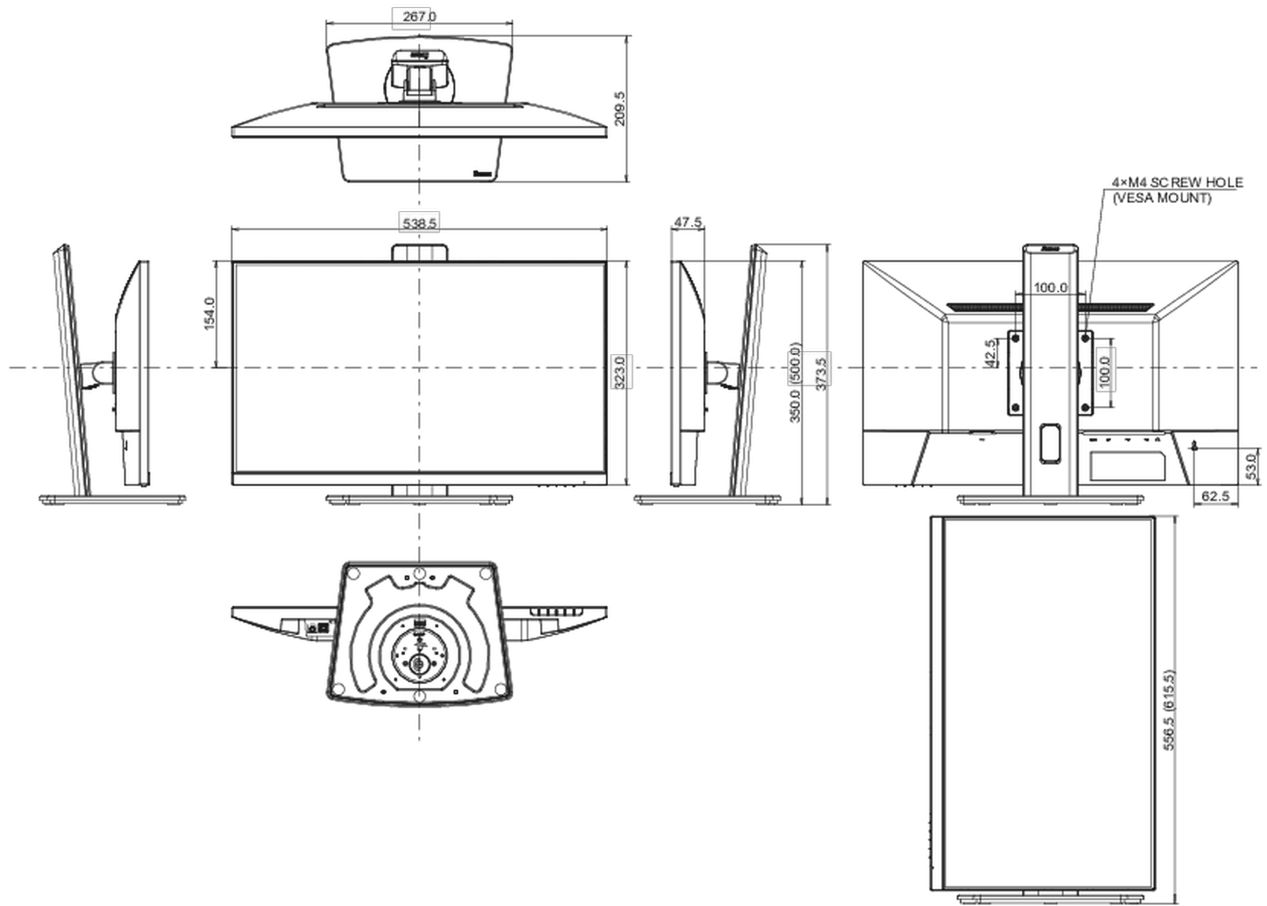

01 DISPLAY CHARACTERISTICS

Design	3-side borderless
Diagonal	23.8", 60.5cm
Panel	IPS panel technology LED, matte finish
Native resolution	1920 x 1080 @100Hz (2.1 megapixel Full HD)
Aspect ratio	16:9
Panel brightness	250 cd/m ²
Static contrast	1000:1
Advanced contrast	80M:1
Response time (MPRT)	1ms
Viewing zone	horizontal/vertical: 178°/178°, right/left: 89°/89°, up/down: 89°/89°
Colour support	16.7mIn (sRGB: 96%; NTSC: 72%)
Horizontal Sync	30 - 110kHz
Viewable area W x H	527 x 296.5mm, 20.8 x 11.7"
Pixel pitch	0.275mm
Colour	matte, black

04 MECHANICAL

Display position adjustments	height, swivel, tilt, pivot (rotation both sides)
Height adjustment	150mm
Rotation (PIVOT function)	90°
Swivel stand	90°; 45° left; 45° right
Tilt angle	23° up; 5° down
VESA mounting	100 x 100mm

Cable management system yes

05 ACCESSORIES INCLUDED

Cables	power, USB, HDMI
Other	quick start guide, safety guide

06 POWER MANAGEMENT

Power supply unit	internal
Power supply	AC 100 - 240V, 50/60Hz
Power usage	18W typical, 0.5W stand by, 0.3W off mode

08 DIMENSIONS / WEIGHT

Product dimensions W x H x D	538.5 x 350 (500) x 209,5mm
Box dimensions W x H x D	685 x 405 x 126mm
Weight (without box)	4.6kg
Weight (with box)	5.9kg
EAN code	4948570123049

All trademarks and registered trademarks acknowledged. E & O E. Specification subject to change without notice. All LCD's comply with ISO-9241-307:2008 in connection with pixel defects.